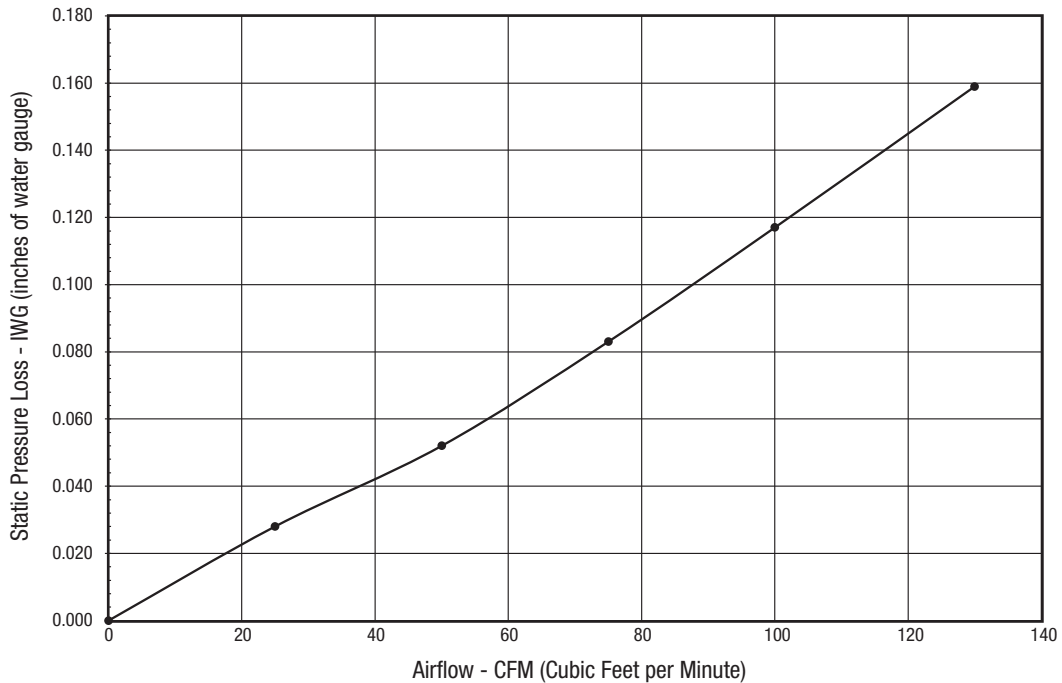

Pressure Drop

U.S.: 820 Lincoln Avenue
West Chester, Pennsylvania 19380-4466
Tel: (610) 692-7400 • 877-304-3785
Fax: (610) 696-8048

Canada:
Brampton, Ontario
Tel: 905-456-2033
Fax: (905) 456-1015