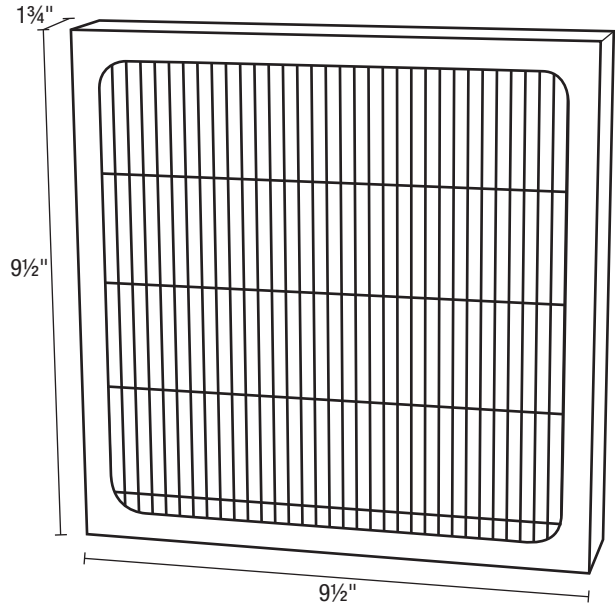

AIR FILTER

Filter Rating: MERV16

Nominal Size: 10" x 10" x 2"

Actual Size: 9½" x 9½" x 1¾"

Frame Construction: Cardboard

Use With: Air King QFAM, FAM and FAS Series