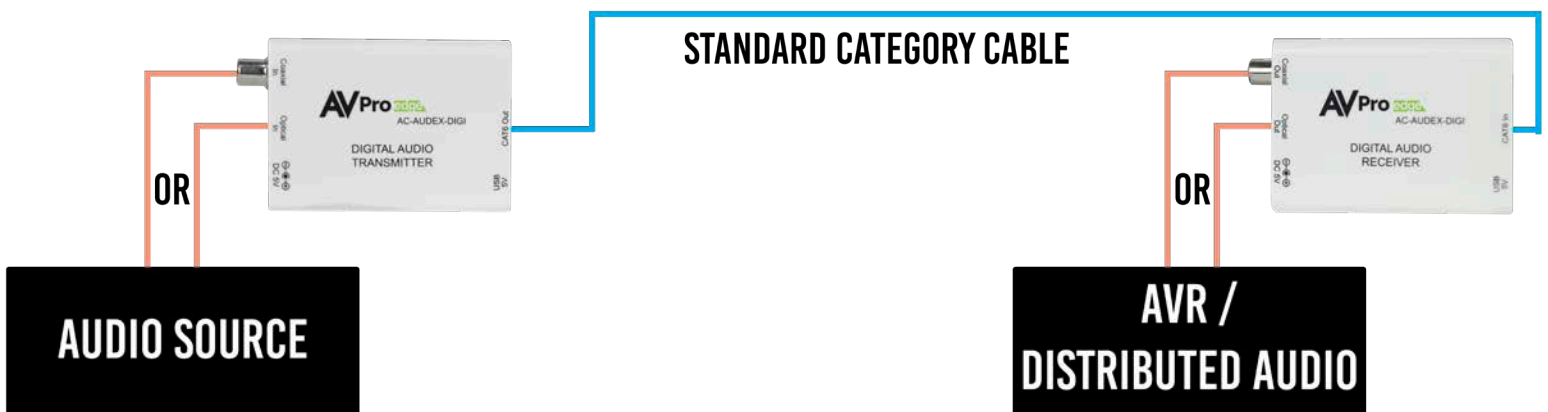

AC-AUDEX-DIGI CONNECTION DIAGRAM:

EXTEND AN AUDIO SIGNAL VIA CATEGORY CABLE UP TO 150 METERS