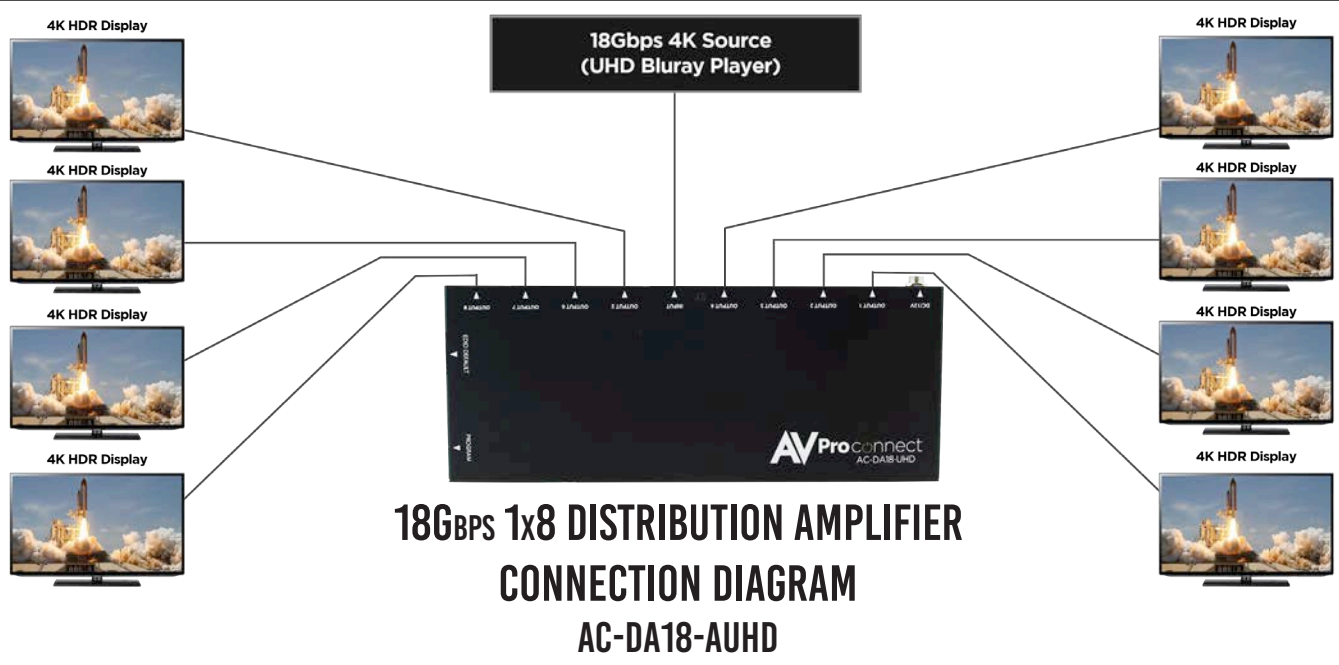

## 4K 18Gbps DISTRIBUTION AMPLIFIERS

AC-DA12-AUHD-GEN2  
AC-DA14-AUHD, AC-DA18-AUHD

**HDR** **HDMI** **HDCP**  
HIGH-BANDWIDTH DIGITAL CONTENT PROTECTION

**EDID MANAGEMENT, CASCADE-ABLE, STABLE DISTRIBUTION**  
THE FIRST TRUE 18Gbps DISTRIBUTION AMPLIFIER FAMILY, THESE PRODUCTS ARE IDEAL ON ALL APPLICATIONS WHERE STABLE DISTRIBUTION IS KEY. FULL 18Gbps AND HDR SUPPORT ENSURE MILITARY-GRADE STABILITY EVEN AT THE HIGHEST BANDWIDTHS.

These distribution amplifiers can be cascaded for extended distances and to add additional outputs. There is even a built in "cascade mode" that can be enabled for plug and play compatibility. With these distribution amplifiers you are already prepared for all 4K formats and future 8K formats. Utilize these products with confidence in your next bar, restaurant, digital signage, commercial or residential installation and see the difference.

**ULTRA LOW-PROFILE DESIGN:** The minimalist design makes these devices even more versatile. Designed to fit in any nook or cranny, you don't need to worry about finding space for the distribution amplifier allowing you to focus on other elements of the job.