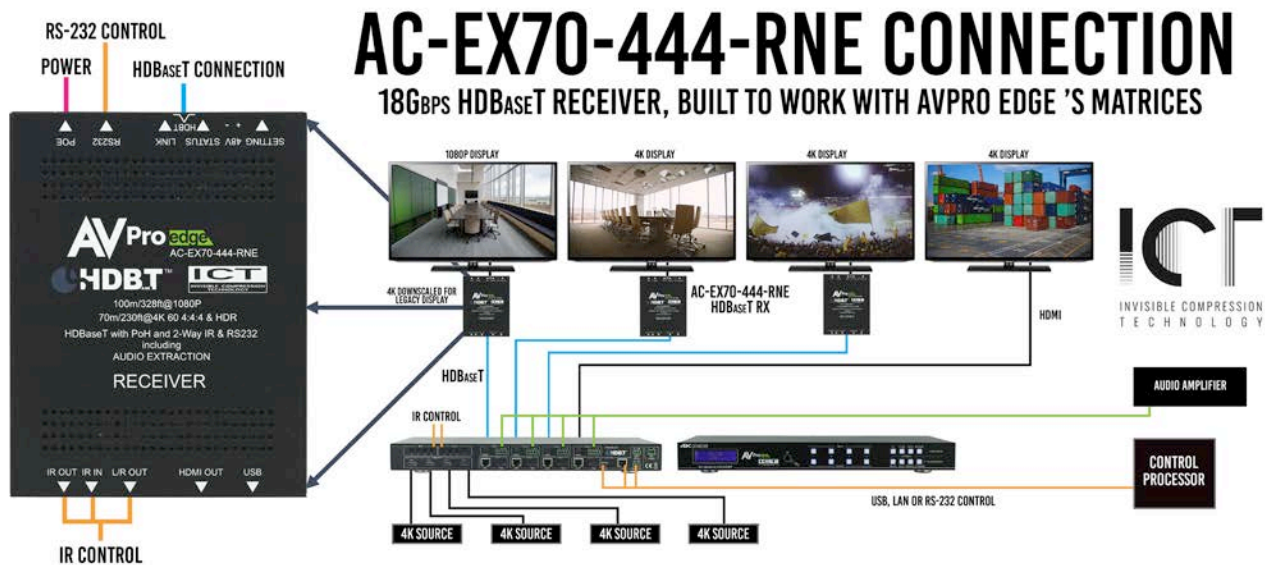

## ULTRA SLIM 70M (100M HD) 4K60 4:4:4, HDR HDBaseT EXTENDER AC-EX70-444-RNE

**HDBT™** **HDMI®** **HDCP™**  
ASE HIGH-DEFINITION MULTIMEDIA INTERFACE HIGH-BANDWIDTH DIGITAL CONTENT PROTECTION

THIS HDBaseT RECEIVER IS THE PERFECT COMPANION TO AVPRO EDGE'S HDBASET MATRIX SWITCHERS. IT'S SLIM DESIGN AND RICH FEATURES MAKE THIS SMALL UNIT THE PERFECT SOLUTION FOR HDR DISTRIBUTION. USING STANDARD CATEGORY YOU ARE ABLE TO DISTRIBUTE A 18GBPS SIGNAL UP TO 70 METERS. UTILIZING ICT (INVISIBLE COMPRESSION TECHNOLOGY) WE HAVE ACHIEVED WHAT WAS THOUGHT TO BE IMPOSSIBLE. WE CAN DELIVER A VIRTUALLY LOSSLESS HIGH BANDWIDTH 4K HDR SIGNAL WITH SUPPORT FOR ALL SIGNALS UP TO 18GBPS. DEEP COLOR AND HDR METADATA REMAIN INTACT MAKING THE TRANSMISSION FREE OF ARTIFACTS LIKE BANDING. OTHER SIMILAR DEVICES WILL DELIVER A SUB-PAR IMAGE THAT HAS VERY VISIBLE BANDING AND COLOR SHIFTING.

ICT is a revolution in HDMI extension. This proprietary technology can compress high bandwidth HDMI signals into a more manageable size to fit through a CAT Cable "pipe". The ICT algorithm can manage all flavors of HDR including 4:4:4, 4:2:2, and 4:2:0 as well as signals up to 18Gbps and 4K 60Hz 4:4:4. This industry first allows integrators to install the latest sources with confidence and impress customers with an immersive HDR experience. With bi-directional power, left/right audio breakouts, EDID management, scaling, built-in 4K test patterns, Ethernet, IR, and RS-232 included, these extenders are unparalleled.