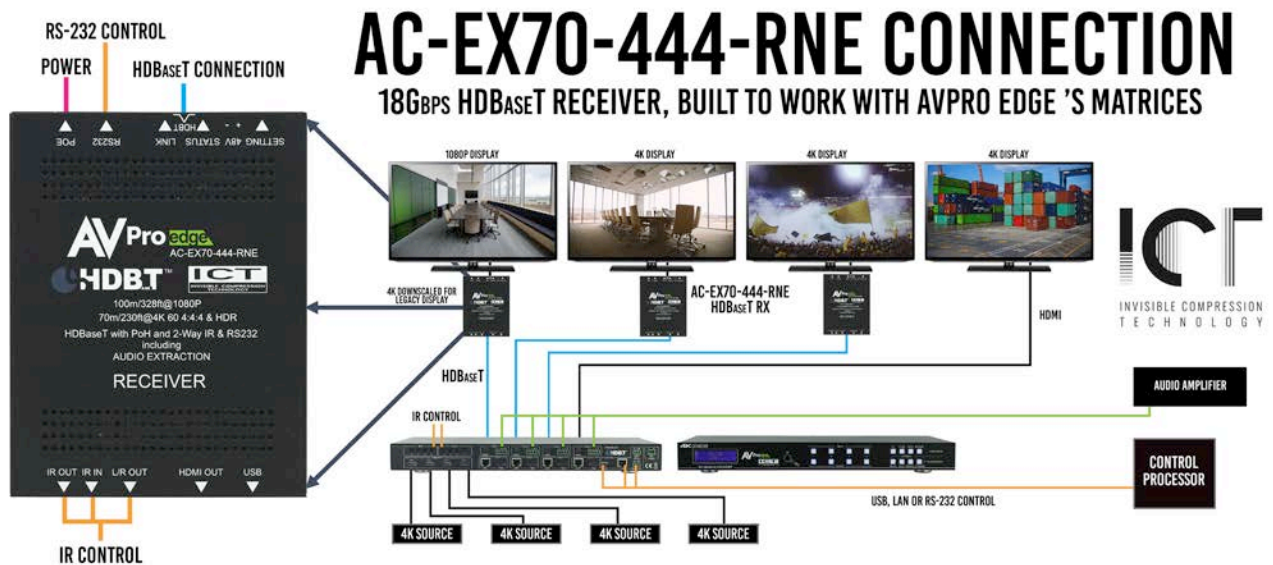

## ULTRA SLIM 70M (100M HD) 4K60 4:4:4, HDR HDBaseT EXTENDER AC-EX70-444-RNE

**HDBT™** **HDMI®** **HDCP™**  
ASE HIGH-DEFINITION MULTIMEDIA INTERFACE HIGH-BANDWIDTH DIGITAL CONTENT PROTECTION

THIS HDBaseT RECEIVER IS THE PERFECT COMPANION TO AVPRO EDGE'S HDBASET MATRIX SWITCHERS. IT'S SLIM DESIGN AND RICH FEATURES MAKE THIS SMALL UNIT THE PERFECT SOLUTION FOR HDR DISTRIBUTION. USING STANDARD CATEGORY YOU ARE ABLE TO DISTRIBUTE A 18GBPS SIGNAL UP TO 70 METERS. UTILIZING ICT (INVISIBLE COMPRESSION TECHNOLOGY) WE HAVE ACHIEVED WHAT WAS THOUGHT TO BE IMPOSSIBLE. WE CAN DELIVER A VIRTUALLY LOSSLESS HIGH BANDWIDTH 4K HDR SIGNAL WITH SUPPORT FOR ALL SIGNALS UP TO 18GBPS. DEEP COLOR AND HDR METADATA REMAIN INTACT MAKING THE TRANSMISSION FREE OF ARTIFACTS LIKE BANDING. OTHER SIMILAR DEVICES WILL DELIVER A SUB-PAR IMAGE THAT HAS VERY VISIBLE BANDING AND COLOR SHIFTING.

ICT is a revolution in HDMI extension. This proprietary technology can compress high bandwidth HDMI signals into a more manageable size to fit through a CAT Cable "pipe". The ICT algorithm can manage all flavors of HDR including 4:4:4, 4:2:2, and 4:2:0 as well as signals up to 18Gbps and 4K 60Hz 4:4:4. This industry first allows integrators to install the latest sources with confidence and impress customers with an immersive HDR experience. With bi-directional power, left/right audio breakouts, EDID management, scaling, built-in 4K test patterns, Ethernet, IR, and RS-232 included, these extenders are unparalleled.