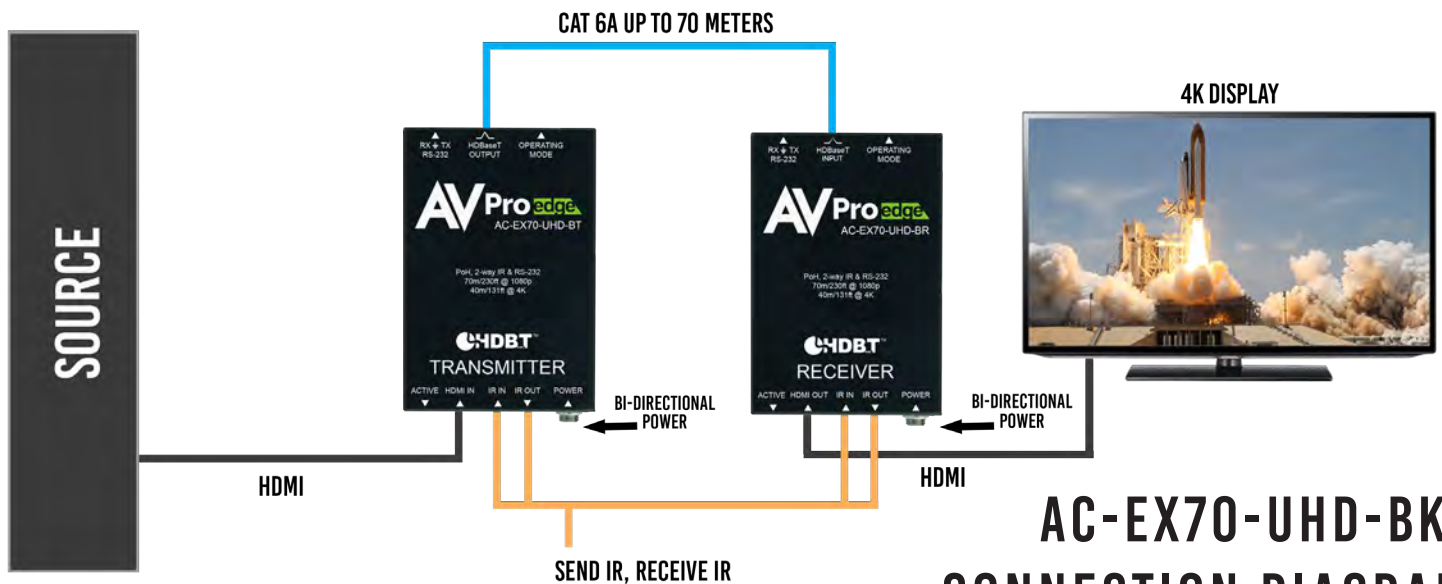

AC-EX70-UHD-BKT CONNECTION DIAGRAM