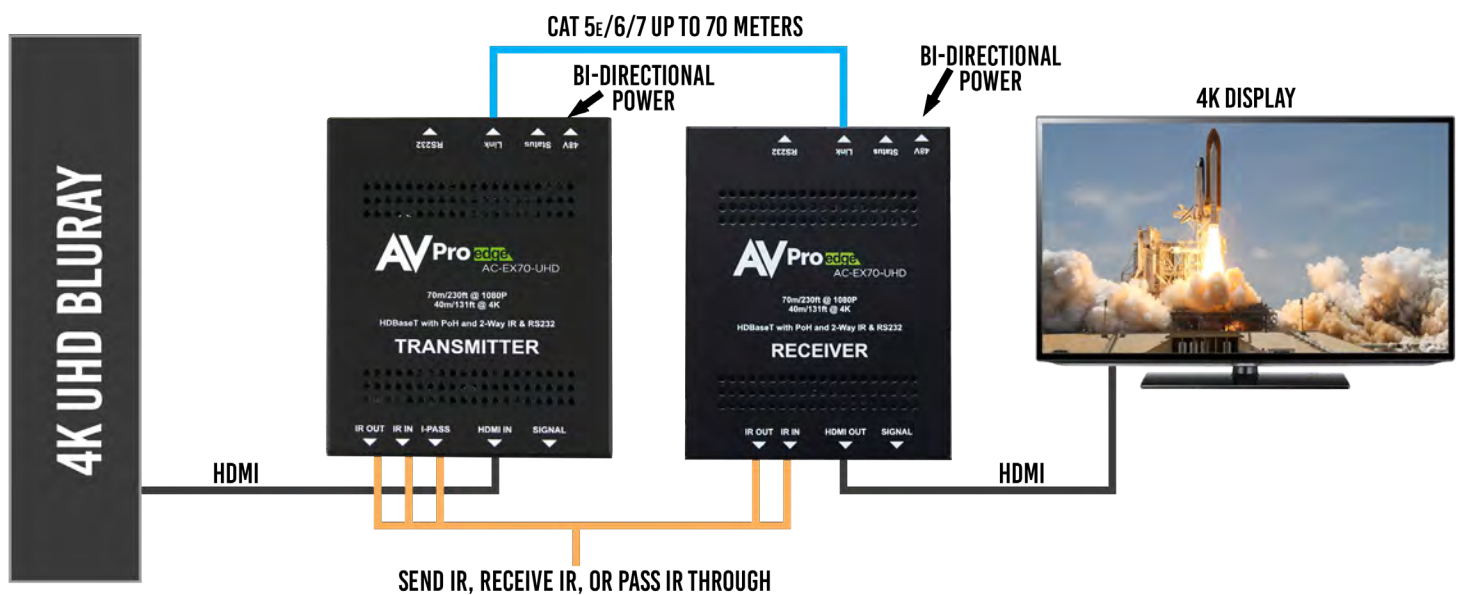

WWW.AVPROEDGE.COM | INFO@AVPROEDGE.COM | 877-886-5112 OR +1 605 274 6055