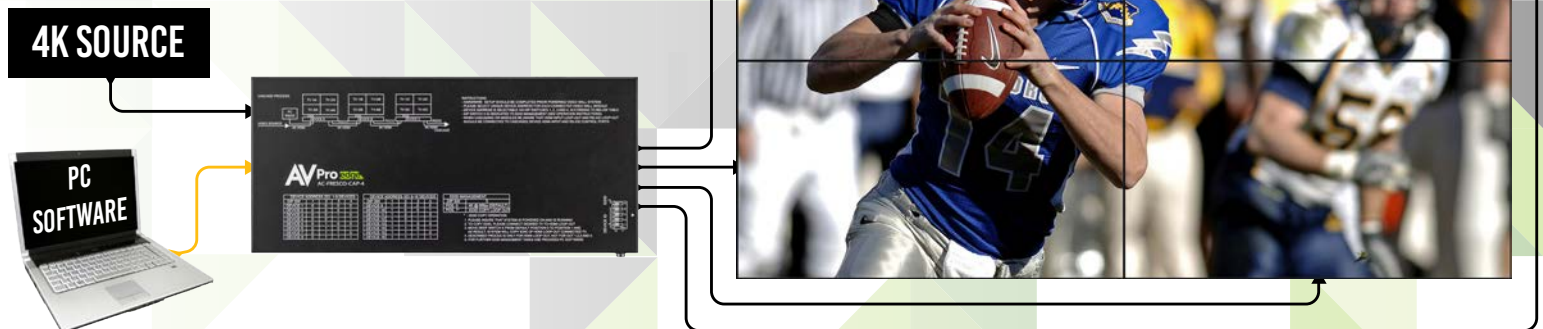

CONNECTION DIAGRAM

AC-FRESCO-CAP-4