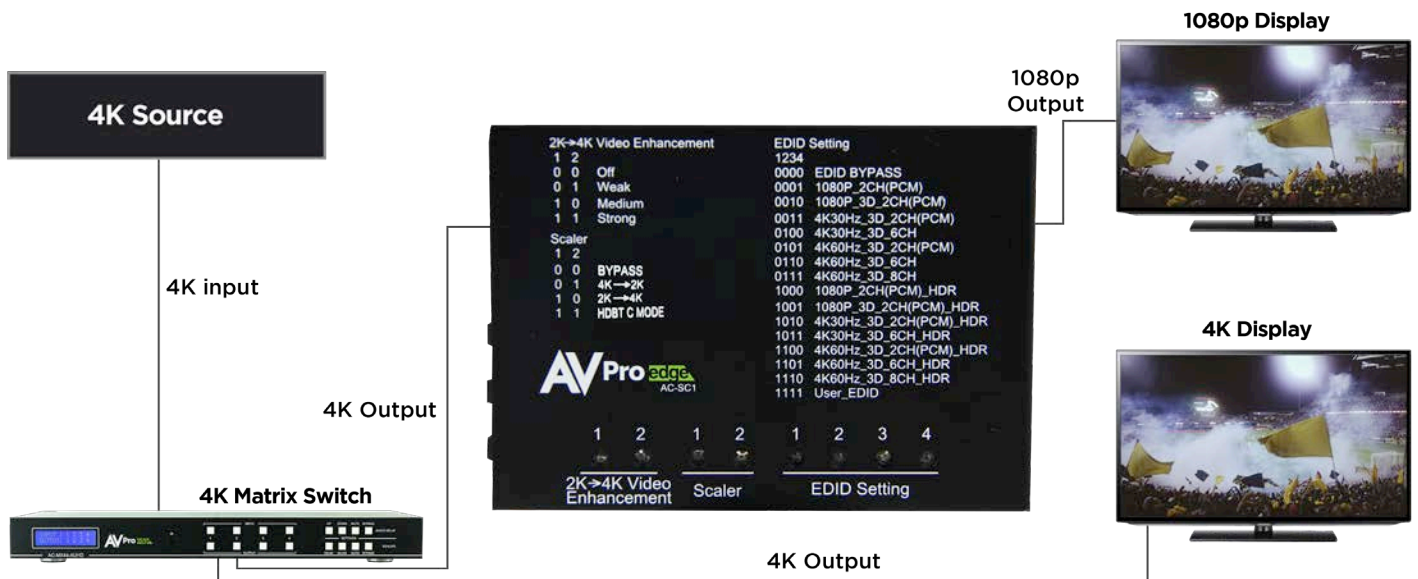

## 18GBPS UP/DOWN SCALER, BOOSTER, & EQUALIZER AC-SC1-AUHD

**THE SOLUTION YOU HAVE BEEN LOOKING FOR.** THIS SCALER, FEATURING AUDIO DE-EMBEDDING AND EDID MANAGEMENT, IS THE IDEAL SOLUTION FOR INTEGRATORS THAT NEED TO DISTRIBUTE A SIGNAL TO A VARIETY OF DISPLAYS AND MAINTAIN AN OPTIMAL PICTURE. 

Enjoy the versatility of up/down scaling, image enhancement, audio access from the stream, and the ability to resolve EDID issues (including 4K, HDR EDIDs). This scaler is ready for future content, as well, with the ability to distribute 18Gbps signal. Yet, if you have 1080p displays, the AC-SC1-AUHD will make sure it's getting the correct picture. This product works great alongside one of the AVProConnect's matrix switches allowing the best resolution possible for the customer!

### IN THE BOX:

- AC-SC1-SUHD
- Operating Instructions
- Power Supply
- MINI-USB Cable
- Mounting Ears

## SETTINGS AND FEATURES

- 18GBPS
- HDMI 2.0 (A/B) & HDCP 2.2
- FULL HDR SUPPORT
- 4K → 1080P DOWNSCALING  
NO MORE DUMBING DOWN YOUR SYSTEM
- 1080P → 4K UPSCALING  
GET THE MOST OUT OF YOUR DISPLAY
- AUTO SCALING FOR PLUG & PLAY INSTALLATION IN 4K SYSTEMS WITH SOME 1080P DISPLAYS
- HDR EDID OPTIONS TO ENSURE HDR PASS-THROUGH
- 16 EDID SETTINGS SO YOU CAN FIX VIRTUALLY ALL EDID ISSUES
- CUSTOM USER EDID OPTION FOR COMPLETE CUSTOMIZATION
- L/R AUDIO DE-EMBEDDING FOR VERSATILE AUDIO ROUTING
- VIDEO ENHANCEMENT CIRCUIT TO ADD THAT “POP” TO ANY DISPLAY
- SIMPLE, 3 BUTTON ON-DEVICE OPERATION
- MINI USB FOR FIRMWARE AND CONTROL