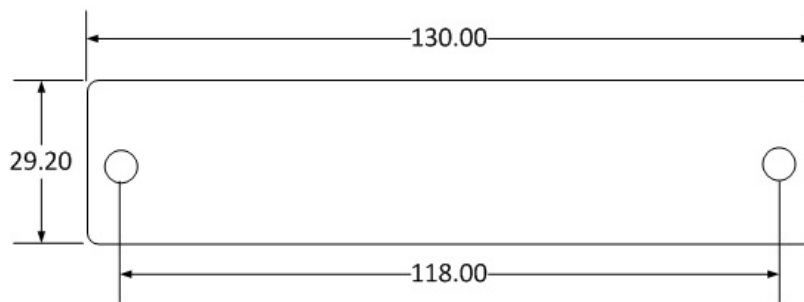

Adapter Plates

Single Mode, Multimode, LC, SC, and Blank Plates

Cleerline SSF™ adapter plates are designed to provide a wide variety of adapter configurations in any LGX-118 compatible panel. These SSF™ adapter plates have a simple push-in design to fit SSF™ Rack Mount and Wall Mount enclosures, or other fiber enclosures, making it easy to add additional ports as needed. A large selection of options are available, including high-density adapters.

FEATURES AND BENEFITS

- LGX-118 Compatible (1.15" x 5.10")
- For use in any LGX compatible Wall Mount or Rack Mount Enclosure
- CCH Compatible to LGX-118 Conversion Plate
- Zirconia ceramic sleeve
- Wide variety of Adapter options

SPECIFICATIONS

| | |
|-----------------------|--------------------------------------------------------|
| Adapters | 6-24, Blank |
| Adapter Configuration | Single, Duplex, Quad |
| Fiber Types | Single Mode: OS1 and OS2 / Multimode: OM3, OM4 (50 µm) |
| Sleeve Material | Zirconia ceramic |
| Dimensions | 130 mm x 29.20 mm Distance between pins: 118 mm |