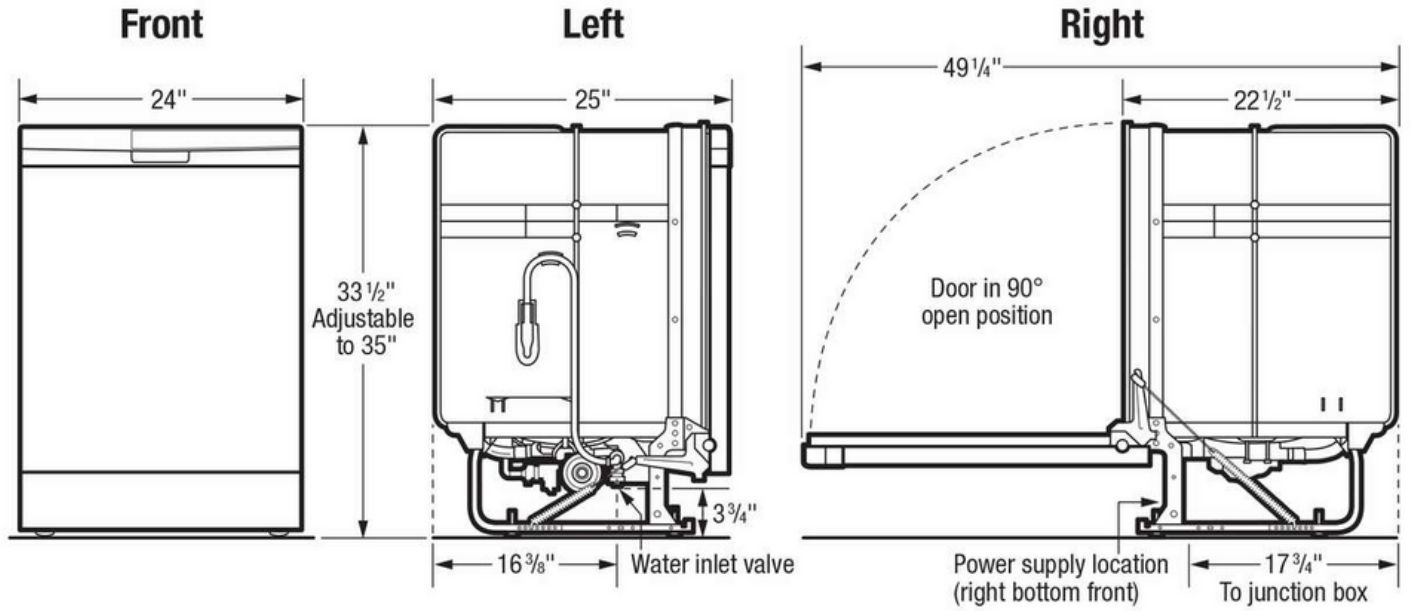

Installation Diagram

For planning purposes only. We reserve the right to change specifications or discontinue models without notice.