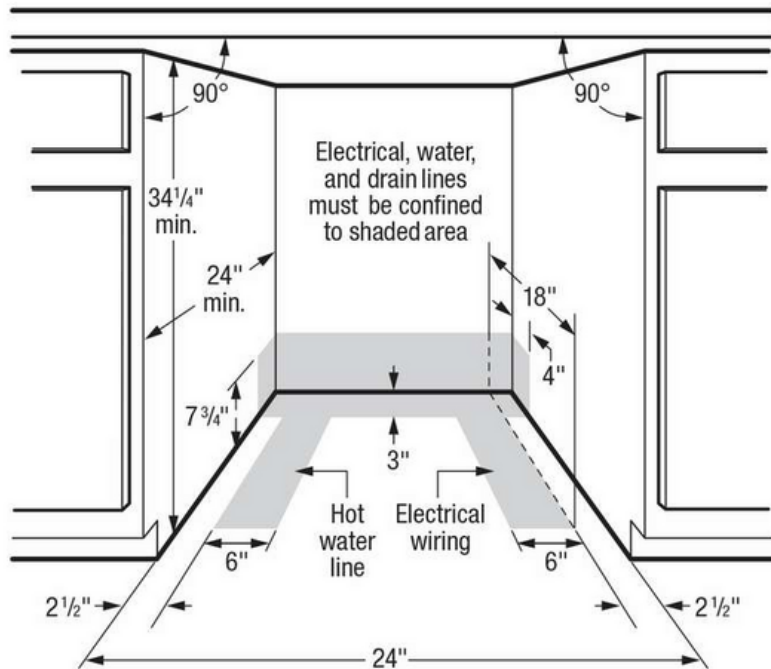

Installation Diagram

For planning purposes only. We reserve the right to change specifications or discontinue models without notice.