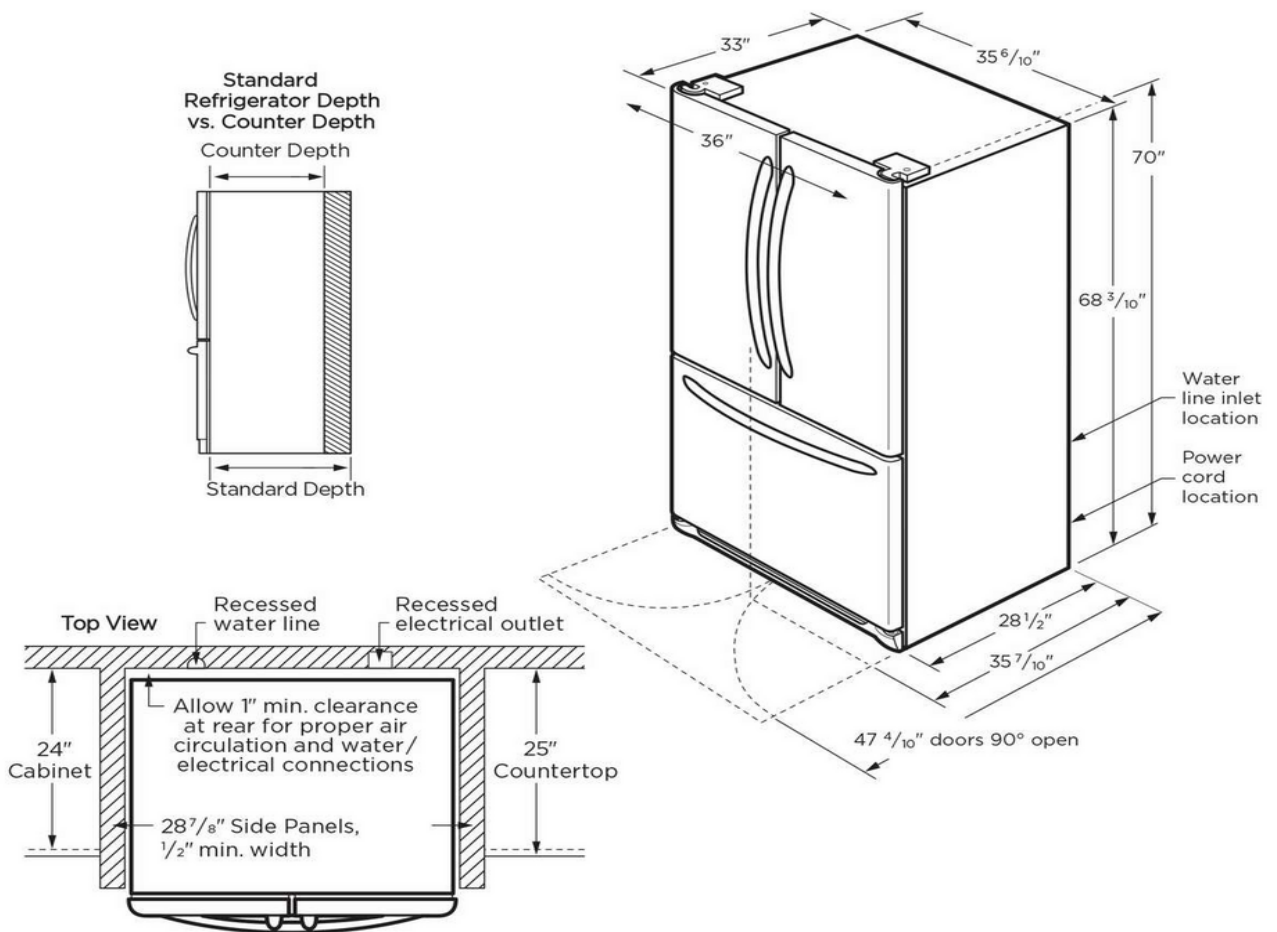

Height With Hinge	70"
Height Without Hinge	68 3/10"
Width	36"
Width of Cabinet	35 6/10"
Depth of Cabinet	28 1/2"
Depth With Door	33 3/10"
Depth With Door 90° Open	48 1/2"
Depth With Door and Handle	35 7/10"
Freezer Capacity	9 Cu. Ft.
Fresh Food Capacity	18.8 Cu. Ft.
Total Capacity	27.8 Cu. Ft.

Installation Diagram

For planning purposes only. We reserve the right to change specifications or discontinue models without notice