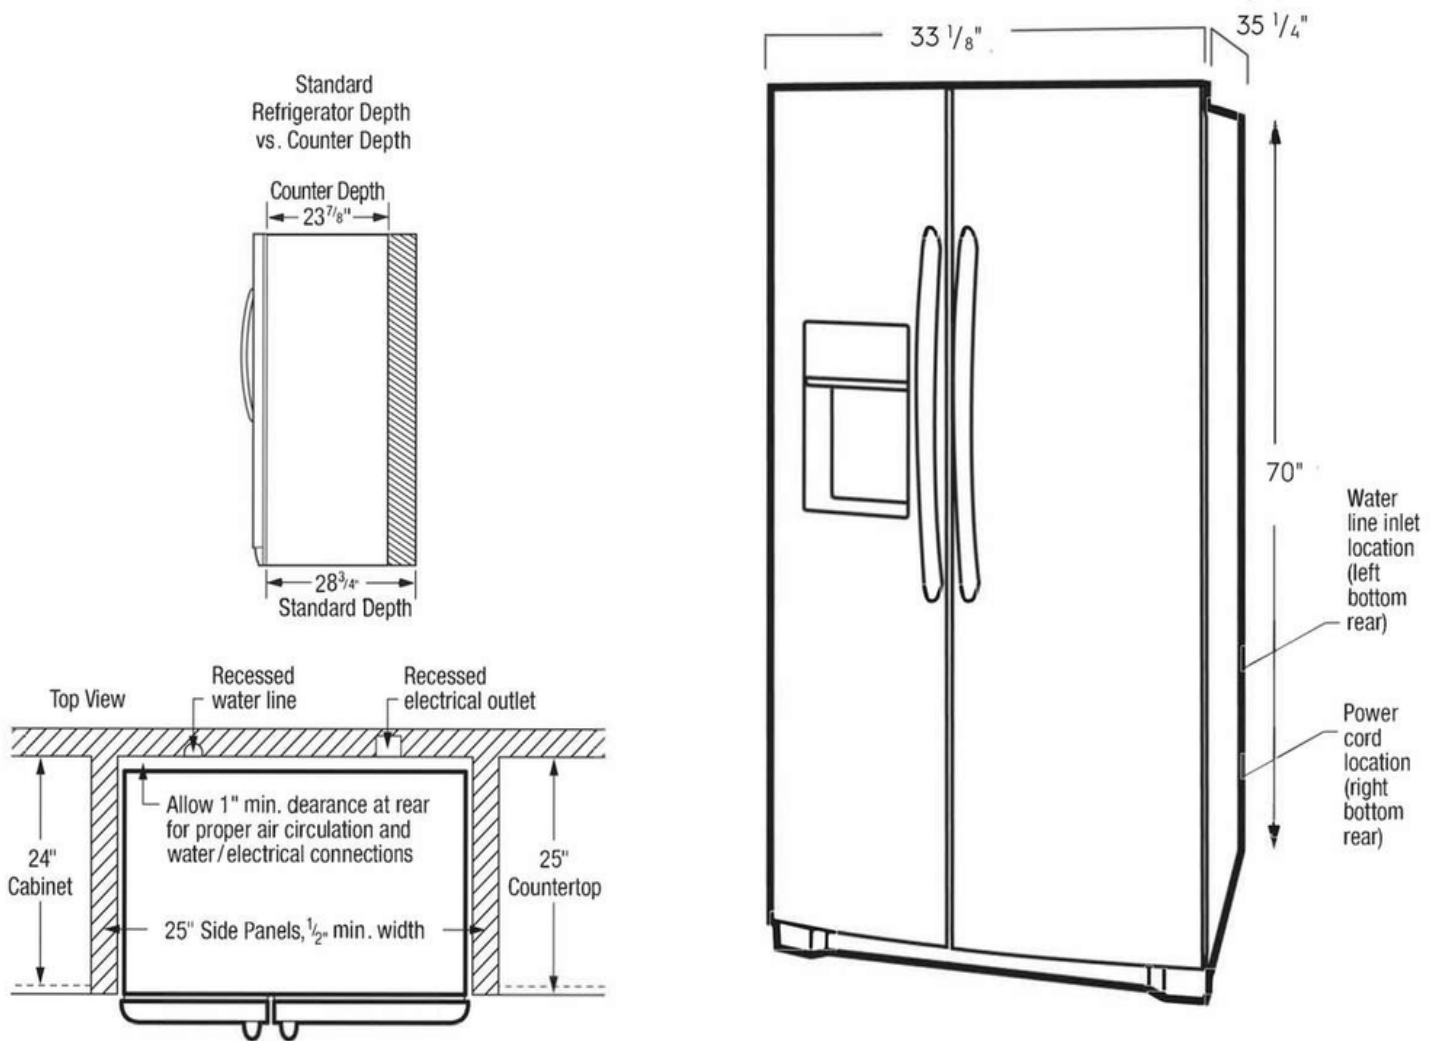

General Specifications

Annual Energy	615 kWh
Leveling Legs	Yes
Prop 65 Label	Yes
Refrigerant Type	R-600A
Warranty - Labor	1 Year
Warranty - Parts	1 Year

Safety Certifications and Approvals

CSA Listed	No
UL Listed	Yes
cUL Listed	Yes
NSF Certified	Yes

Installation Diagram

For planning purposes only. We reserve the right to change specifications or discontinue models without notice.