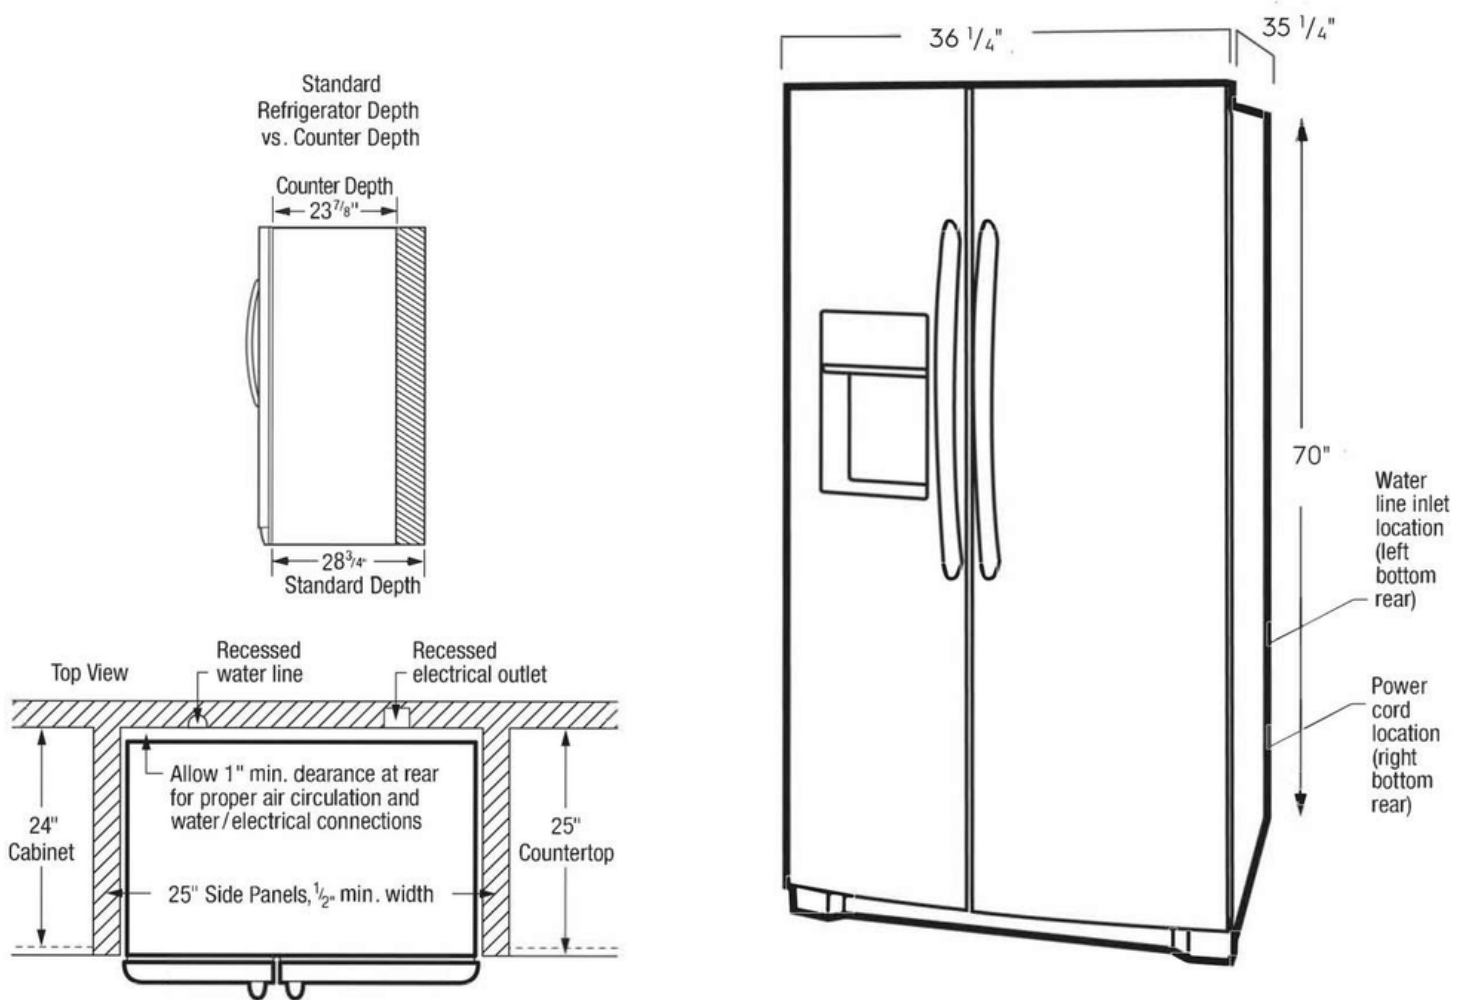

Available Products: CRSEH267AB, CRSEH267AS, CRSEH267AW

Available Colors: Black, Stainless Steel, White

General Specifications

Annual Energy	647 kWh
Leveling Legs	Yes
Prop 65 Label	Yes
Refrigerant Type	R-600A
Warranty - Labor	1 Year
Warranty - Parts	1 Year

Safety Certifications and Approvals

CSA Listed	No
UL Listed	Yes
cUL Listed	Yes
NSF Certified	Yes

Installation Diagram

For planning purposes only. We reserve the right to change specifications or discontinue models without notice.