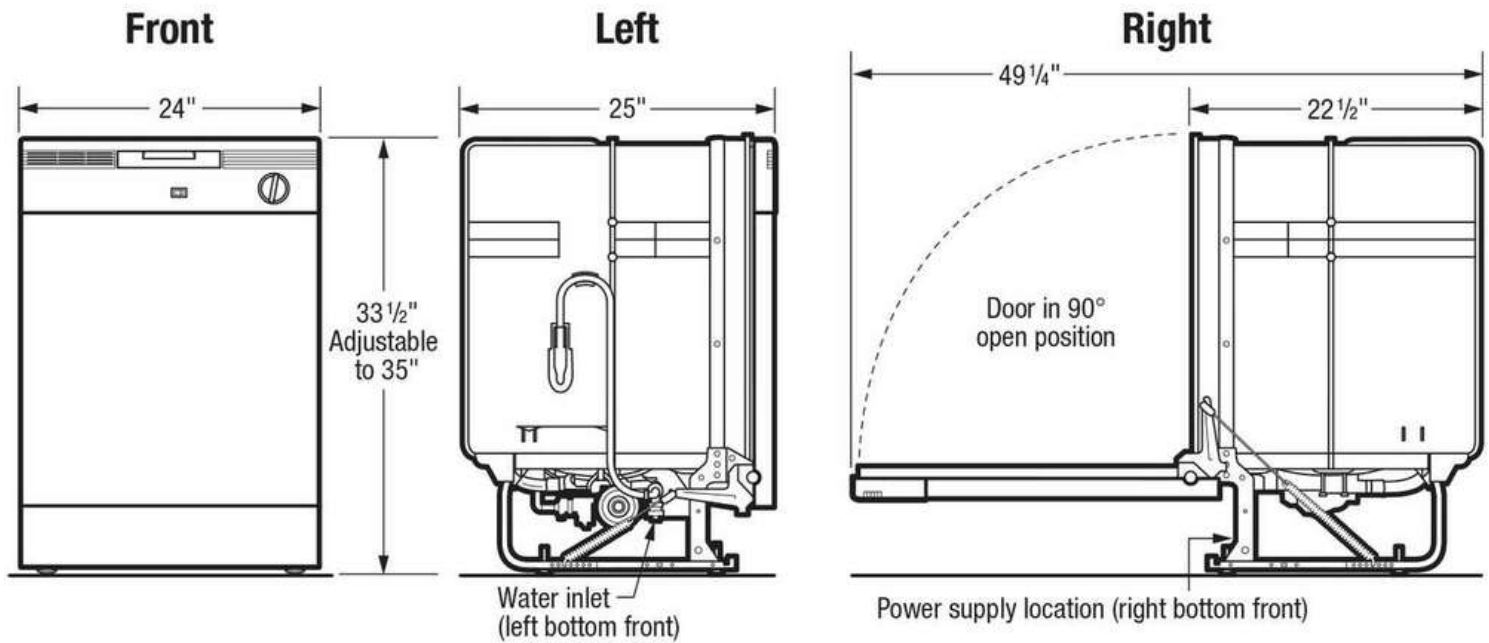

Performance Certifications and Approvals

CEE Tier	Tier 1
ENERGY STAR Certified	No

Installation Diagram

For planning purposes only. We reserve the right to change specifications or discontinue models without notice.