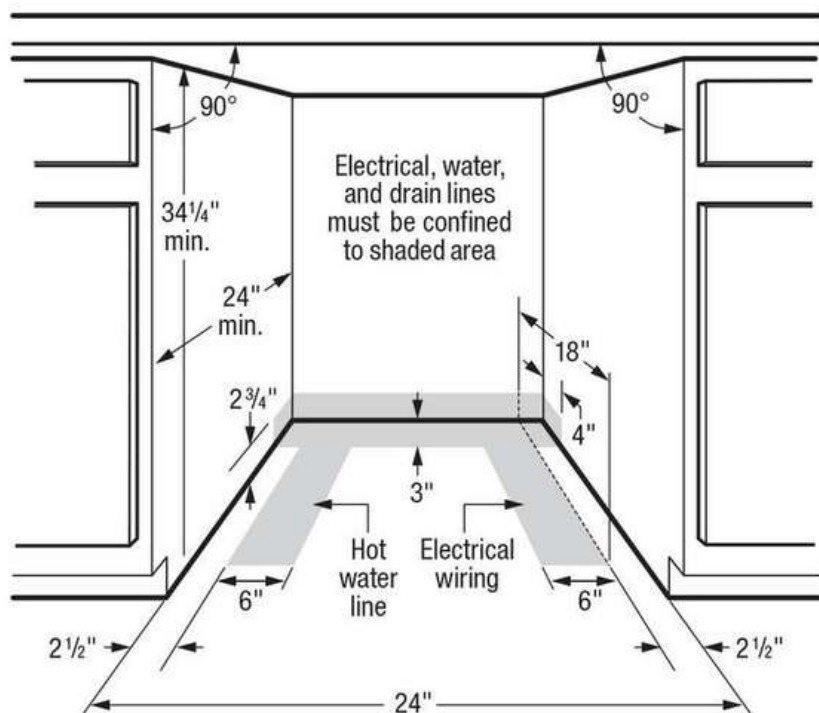

Performance Certifications and Approvals

CEE Tier	Tier 1
ENERGY STAR Certified	No

Installation Diagram

For planning purposes only. We reserve the right to change specifications or discontinue models without notice.