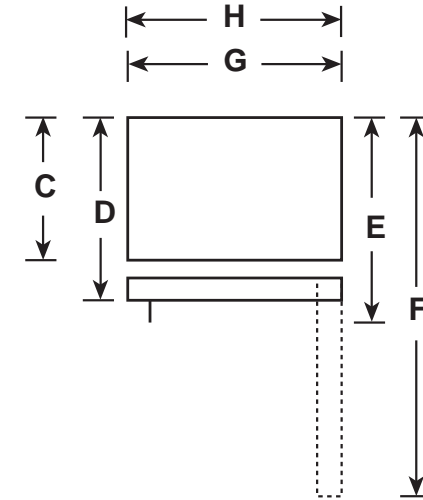

TOP VIEW

For answers to your Monogram, GE Café™ Series, GE Profile™ Series or GE Appliances product questions, visit our website at geappliances.com or call GE Answer Center® Service, 800.626.2000.

Listed by
Underwriters
Laboratories

As an ENERGY STAR® partner, GE has determined that this product meets the ENERGY STAR guidelines for energy efficiency.