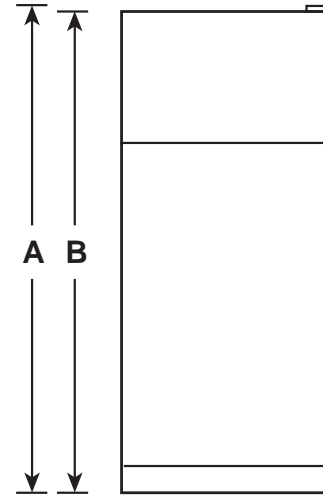

GIE18GCN/GSN/GTN

GE® ENERGY STAR® 17.5 Cu. Ft. Top-Freezer Refrigerator

DIMENSIONS AND INSTALLATION INFORMATION (IN INCHES)

OVERALL DIMENSIONS	Height to top of hinge (in.) A	67-3/8
	Height to top of case (in.) B	66-7/8
	Case depth without door (in.) C	26-3/4
	Case depth less door handle (in.) D	30-1/2
	Case depth with door handle (in.) E	32-5/8
	Depth with fresh food door open 90° (in.) F	57
	Width (in.) G	28
	Width with door open 90° with door handle (in.) H	30-5/8
AIR CLEARANCES	Each side (in.)	3/4
	Top (in.)	1
	Back (in.)	2

FRONT VIEW