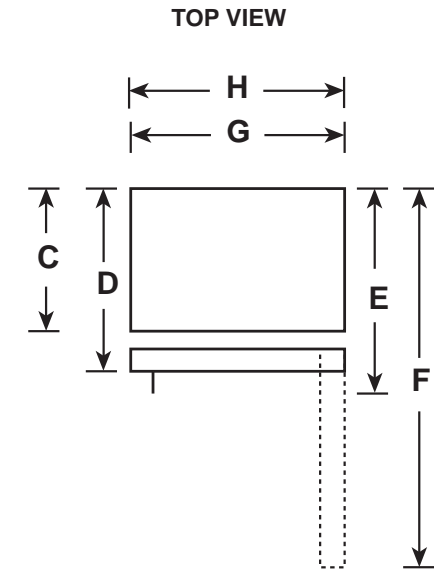

GTS22KGN/KMN/KSN

GE® 21.9 Cu. Ft. Top-Freezer Refrigerator

DIMENSIONS AND INSTALLATION INFORMATION (IN INCHES)

OVERALL DIMENSIONS	Height to top of hinge (in.) A	66-3/8
	Height to top of case (in.) B	65-7/8
	Case depth without door (in.) C	28-5/8
	Case depth less door handle (in.) D	32-3/8
	Case depth with door handle (in.) E	34-1/2
	Depth with fresh food door open 90° (in.) F	63-1/2
	Width (in.) G	32-3/4
	Width with door open 90° with door handle (in.) H	35-3/8
AIR CLEARANCES	Each side (in.)	1/8
	Top (in.)	1
	Back (in.)	2

Edge-to-edge glass shelves – Enjoy a polished look and easy-access cleaning with edge-to-edge shelves that extend the full width of the refrigerator

Adjustable glass freezer shelf – Provides the flexibility to organize your frozen food items