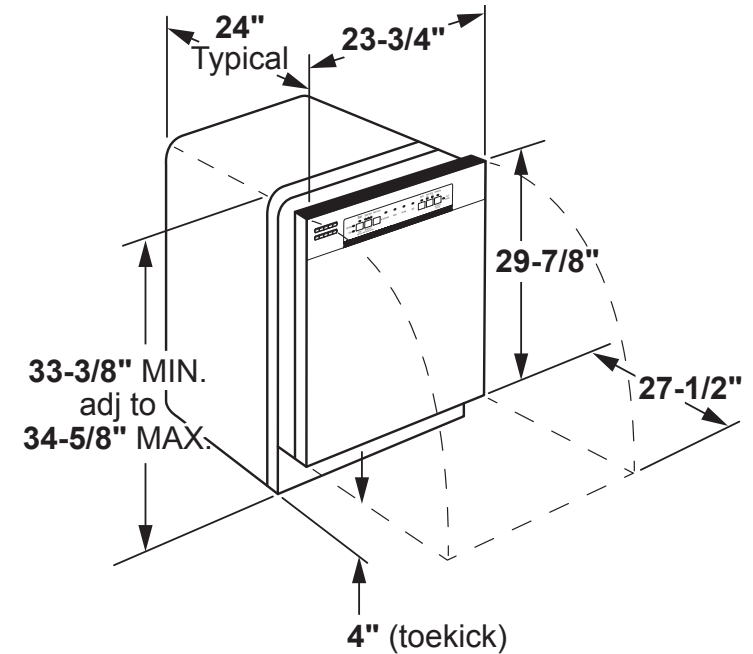

GDF450PSR/PGR

GE® Plastic Interior Dishwasher with Front Controls

DIMENSIONS AND INSTALLATION INFORMATION (IN INCHES)

ELECTRICAL RATING

Voltage AC	120
Hertz.....	60
Total connected load amperage	6.6
Calrod® heater watts max.....	800/500

For use on adequately wired 120-volt, 15-amp circuit having 2-wire service with a separate ground wire. This appliance must be grounded for safe operation.

INSTALLATION INFORMATION: Before installing, consult installation instructions packed with product for current dimensional data.