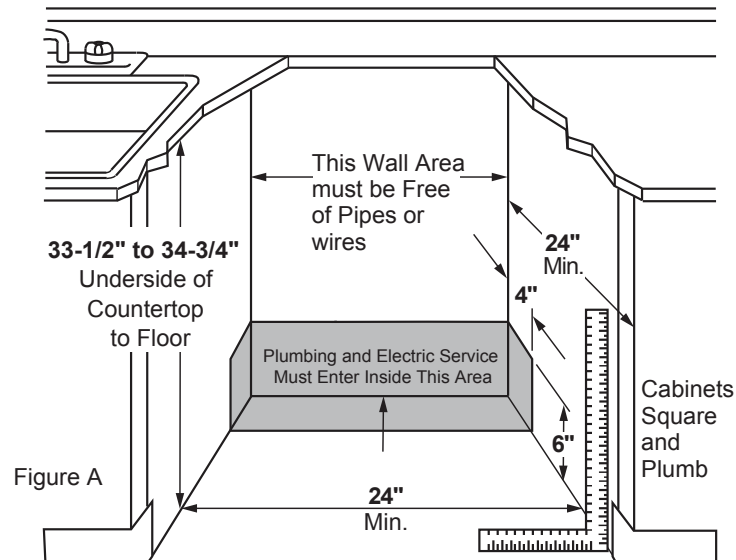

GDF450PSR/PGR

GE® Plastic Interior Dishwasher with Front Controls

DIMENSIONS AND INSTALLATION INFORMATION (IN INCHES)

ELECTRICAL RATING

Voltage AC	120
Hertz.....	60
Total connected load amperage	6.6
Calrod® heater watts max.....	800/500

For use on adequately wired 120-volt, 15-amp circuit having 2-wire service with a separate ground wire. This appliance must be grounded for safe operation.

INSTALLATION INFORMATION: Before installing, consult installation instructions packed with product for current dimensional data.