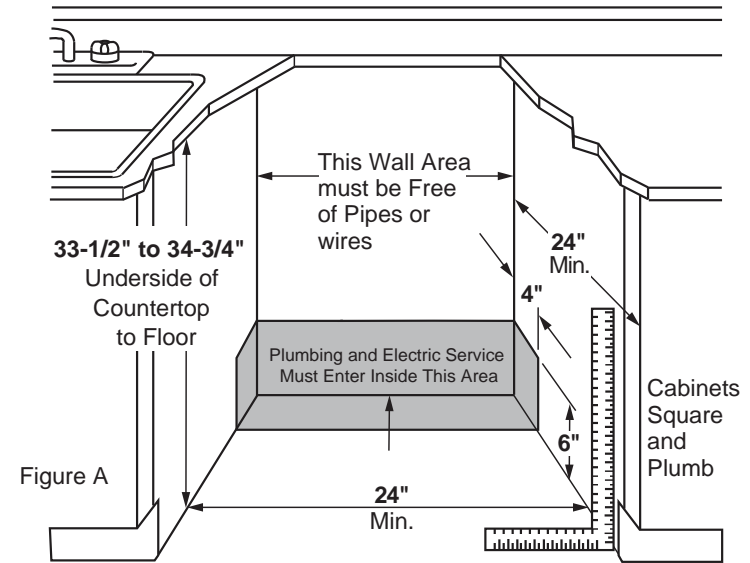

GDF535PSR/PGR

GE® Dishwasher with Front Controls

DIMENSIONS AND INSTALLATION INFORMATION (IN INCHES)

ELECTRICAL RATING

Voltage AC.....	120
Hertz.....	60
Total connected load amperage.....	7.1
Calrod® heater watts max.....	800/500

For use on adequately wired 120-volt, 15-amp circuit having 2-wire service with a separate ground wire. This appliance must be grounded for safe operation.

INSTALLATION INFORMATION: Before installing, consult installation instructions packed with product for current dimensional data.