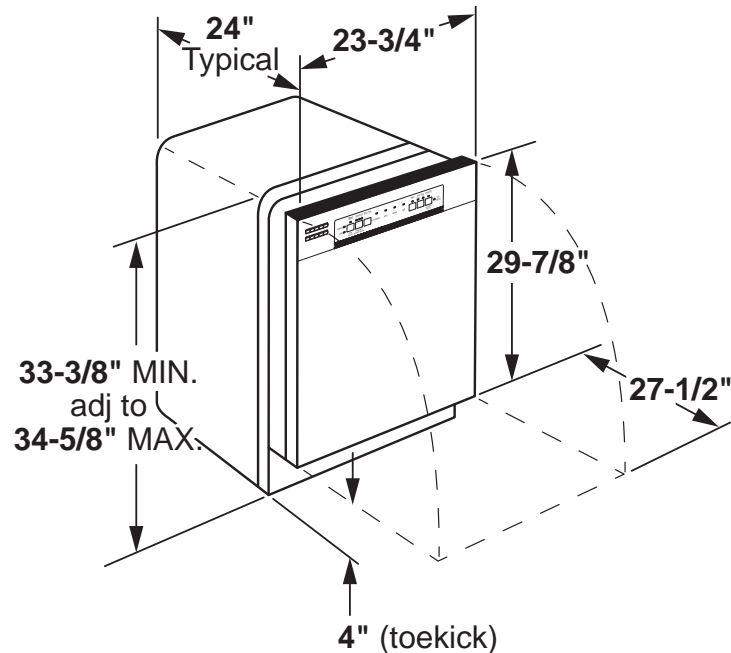

GDF535PSR/PGR

GE® Dishwasher with Front Controls

DIMENSIONS AND INSTALLATION INFORMATION (IN INCHES)

ELECTRICAL RATING

Voltage AC.....	120
Hertz.....	60
Total connected load amperage.....	7.1
Calrod® heater watts max.....	800/500

For use on adequately wired 120-volt, 15-amp circuit having 2-wire service with a separate ground wire. This appliance must be grounded for safe operation.

INSTALLATION INFORMATION: Before installing, consult installation instructions packed with product for current dimensional data.