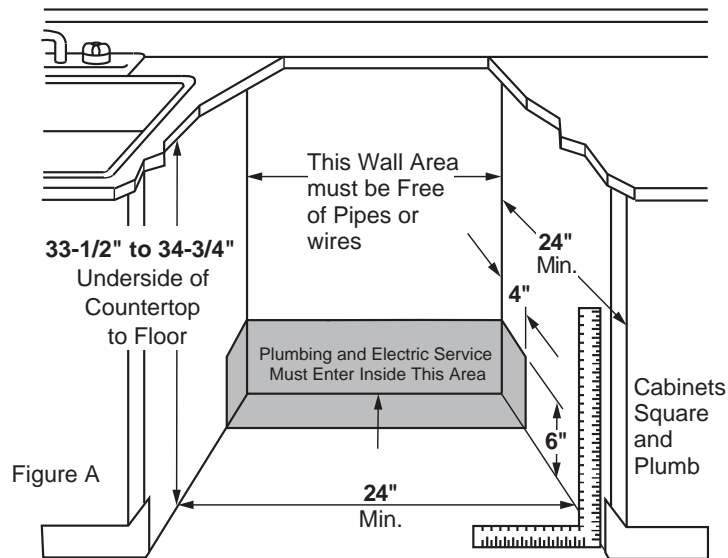

GDF550PGR/PMR/PSR

GE® Plastic Interior Dishwasher with Front Controls

DIMENSIONS AND INSTALLATION INFORMATION (IN INCHES)

ELECTRICAL RATING

Voltage AC.....	120
Hertz.....	60
Total connected load amperage.....	7.1
Calrod® heater watts max.....	800/500

For use on adequately wired 120-volt, 15-amp circuit having 2-wire service with a separate ground wire. This appliance must be grounded for safe operation.

INSTALLATION INFORMATION: Before installing, consult installation instructions packed with product for current dimensional data.