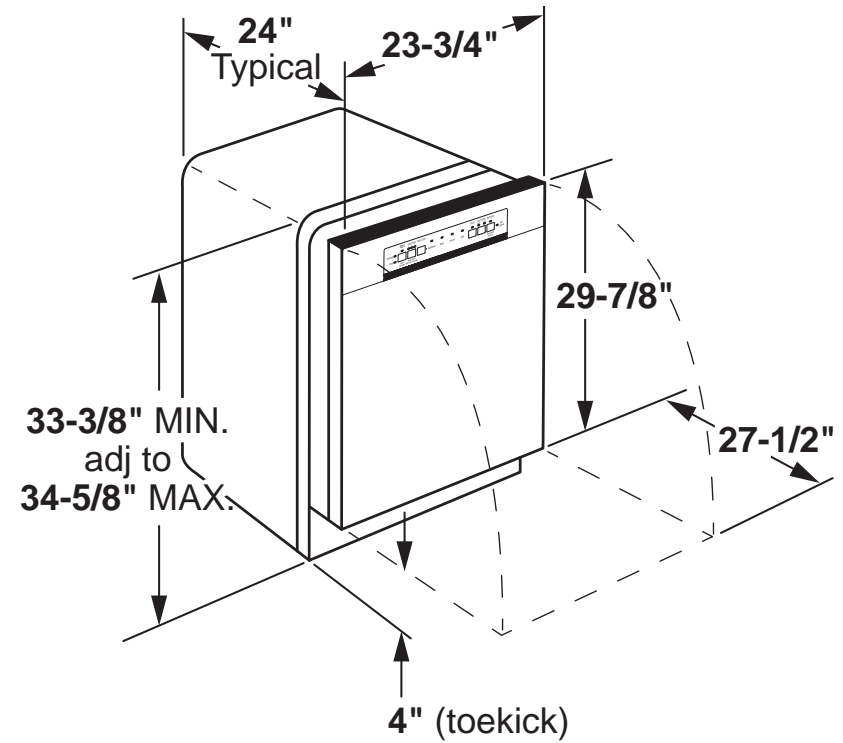

GDF550PGR/PMR/PSR

GE® Plastic Interior Dishwasher with Front Controls

DIMENSIONS AND INSTALLATION INFORMATION (IN INCHES)

ELECTRICAL RATING

Voltage AC.....	120
Hertz.....	60
Total connected load amperage.....	7.1
Calrod® heater watts max.....	800/500

For use on adequately wired 120-volt, 15-amp circuit having 2-wire service with a separate ground wire. This appliance must be grounded for safe operation.

INSTALLATION INFORMATION: Before installing, consult installation instructions packed with product for current dimensional data.