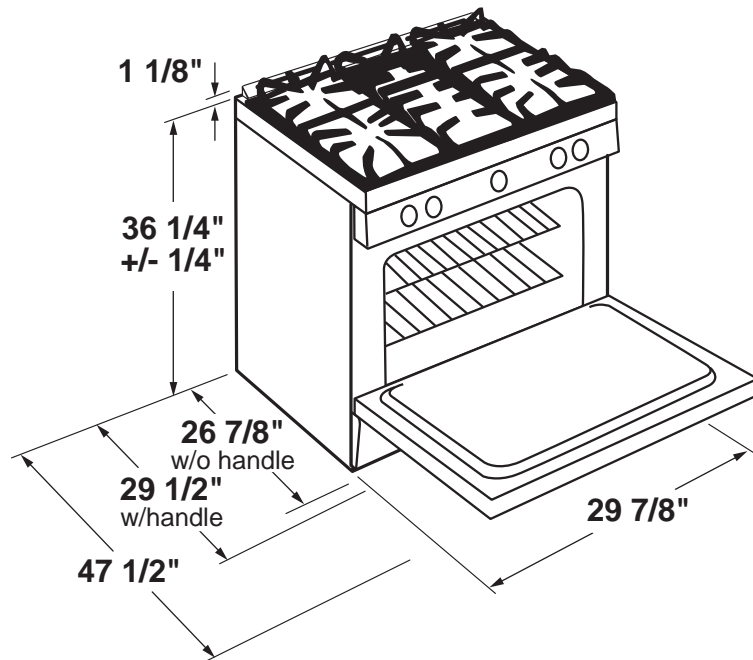

PGS930YP/BP

GE Profile™ 30" Smart Slide-In Front-Control Gas Fingerprint Resistant Range with No Preheat Air Fry

NOTE: Door handle protrudes 3" from door face. Cabinets and drawers on adjacent 45° and 90° walls should be placed to avoid interference with the handle.

NOTE: Cabinets installed adjacent to slide-in ranges must have an adhesion spec of at least 194° temperature rating.

INSTALLATION INFORMATION: Before installing, consult installation instructions packed with product for current dimensional data.

For all installations, install the required rear trim to back of range with 4 screws provided.