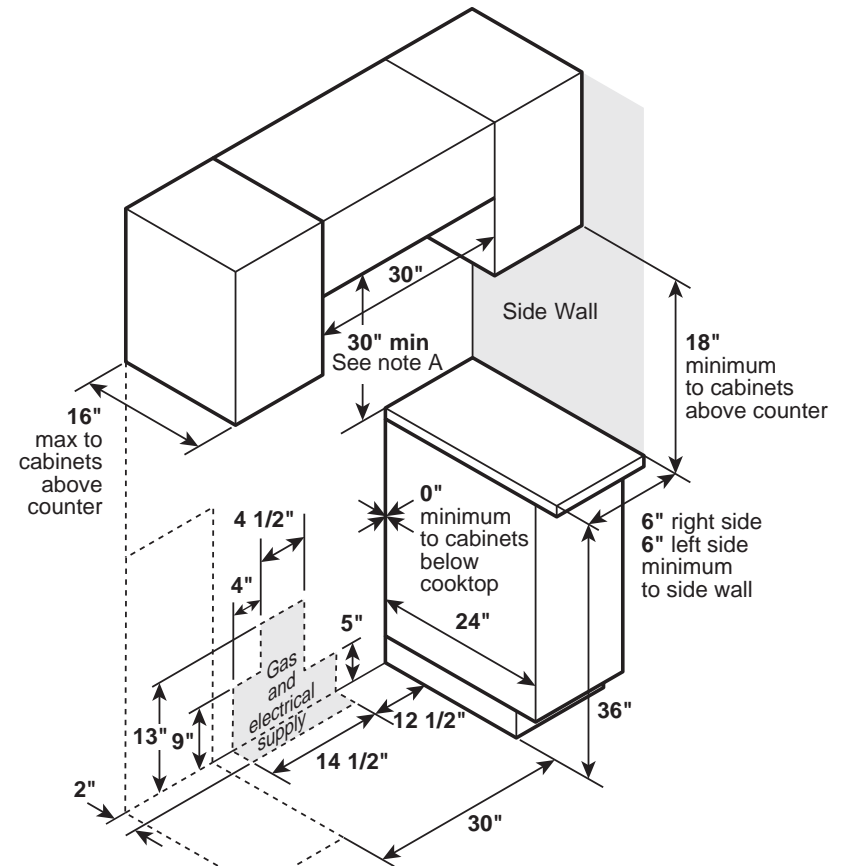

GAS PIPE AND ELECTRICAL OUTLET LOCATIONS

Note A: 30" Minimum to bare cabinet, see installation instructions heights less than 30"

For answers to your Monogram, GE Café™, GE Profile™ or GE Appliances product questions, visit our website at geappliances.com or call GE Answer Center® Service, 800.626.2000.