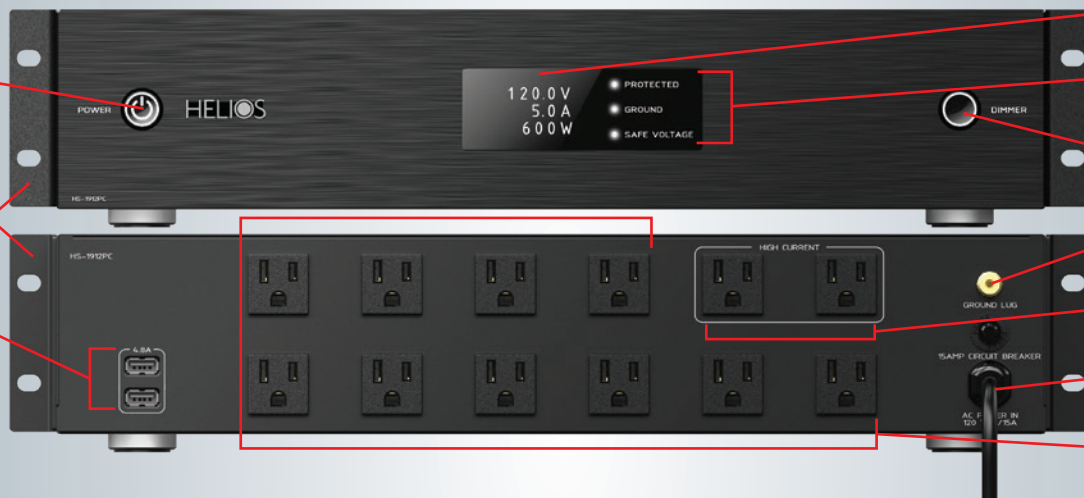

## 12 OUTLET OPTIMIZED POWER DISTRIBUTION + PROTECTION UNIT

PROTECT YOUR EQUIPMENT WITH SURGE-PROTECTED, SWITCHED & HIGH-CURRENT POWER OUTLETS

2 REAR USB PORTS FOR CHARGING

10 STANDARD + 2 HIGH-CURRENT SWITCHED OUTLETS

OVER/UNDER VOLTAGE SHUT OFF PROTECTION

LED BACKLIT POWER BUTTON

OPTIONAL RACK MOUNT EARS ARE INCLUDED

5V/4.8 AMP USB-A POWER SUPPLY

WHOLE SYSTEM POWER METERING

STATUS LIGHTS FOR SAFE POWER

DIMMER BUTTON FOR FRONT PANEL LED LIGHTING

### HS-1912PC OVERVIEW

Silence power worries in your studio, rack, or home theater with the HELIOS HS-1912PC. Ditch flimsy MOV surge protectors for long-lasting, non-sacrificial protection that shields your gear from even the nastiest voltage spikes. 12 black outlets - 10 switched for control, 2 high-current for hungry amps - plus 2 rear USB ports give you ample power with flexible control. Crystal-clear 80dB EMI/RFI noise filtering ensures pristine audio and video, while display and clear LED indicators keep you informed. Conquer power anxieties and elevate your performance - choose the HELIOS HS-1912PC.

- ✓ 12 Black Outlets with Flexible Control: 10 Switched, 2 High-Current
- ✓ Non-Sacrificial Surge Protection for Lasting Peace of Mind
- ✓ Crystal-Clear Audio and Video with 80dB EMI/RFI Noise Filtering
- ✓ Intuitive Display and Clear LED Indicators for Power Status, Protection, and Grounding
- ✓ Removable Rack Ears and Pre-mounted Premium Rubber Feet
- ✓ Right-Angle Power Cord for Convenient Placement
- ✓ 2 Rear USB Ports (4.8A) for Convenient Charging
- ✓ cULus Certified