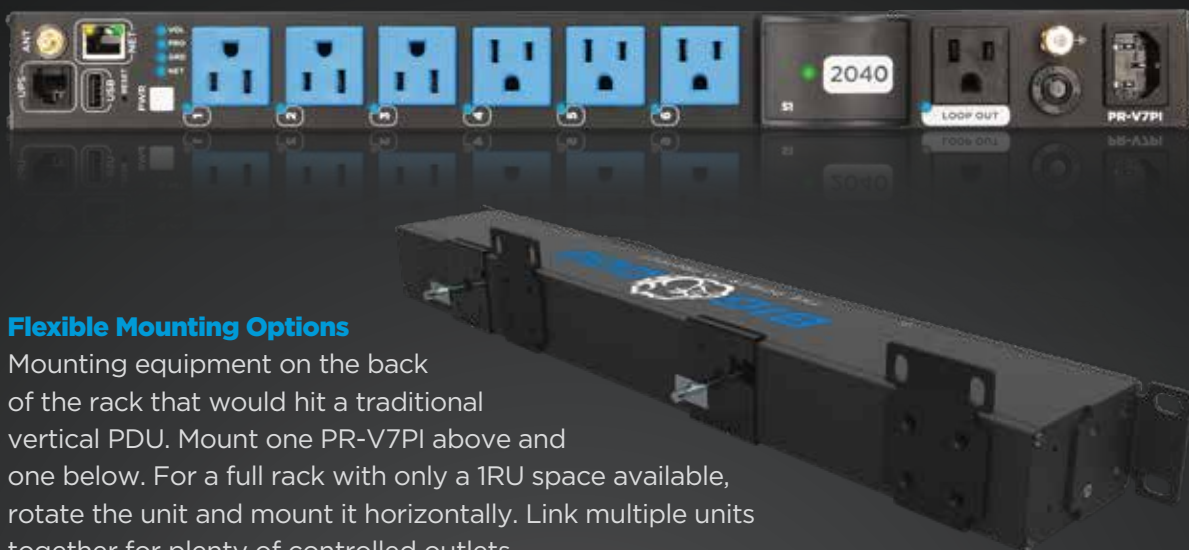

PR-V7PI

Flexible Mounting Options

Mounting equipment on the back of the rack that would hit a traditional vertical PDU. Mount one PR-V7PI above and one below. For a full rack with only a 1RU space available, rotate the unit and mount it horizontally. Link multiple units together for plenty of controlled outlets.

REMOVABLE SURGE PROTECTION MODULE

The effectiveness of a surge protector weakens with every single surge. Instead of leaving your devices vulnerable or replacing the entire system any time it takes a hit, a removable surge protection modules (MOV) allows you to replace just the module. The app lets you see their remaining life (Surge Mileage) so you can monitor the condition of the MOV and schedule servicing to replace as needed.