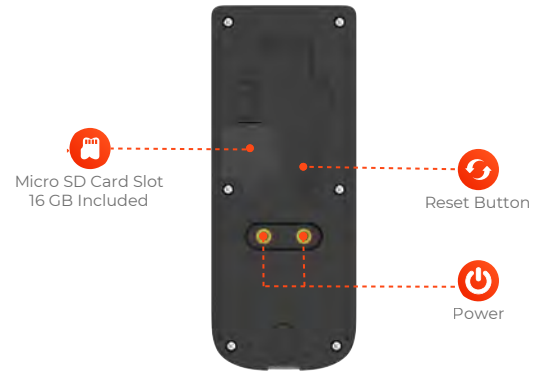

DASH

DINGER

Wi-Fi Video Doorbell

The Dash Dinger video doorbell camera supports up to 1080P/2MP HD video with a super-wide field of view and IR night-vision, enabling you to see who's at your front door through your mobile device, recorder or automation system. With instant notifications and two way communication, Dinger delivers peace of mind day and night.

HD Video
2MP, 1080P

Super-Wide Angle
Horizontal 140°

PIR Detection
Horizontal 120°, 16.5 ft

Night Vision
16.5 ft IR distance

Two-Way Talk
Real-time video and audio talk

Power
AC16~24V, DC12/24V

Cloud Service
Secure cloud storage

Wi-Fi Connection
IEEE802.11b/g/n(2.4GHz)

Stay Connected To What Matters.

With the DASH cloud service, off-site secure and encrypted video allows you to review previous alerts and gives you retention of video of up to 30 days. Reviewing historical video has never been so easy with the Dash app's easy to use playback functionality.

Powered by:

Front View

Back View

Specifications

Camera

1/2.7" 2 Megapixel progressive CMOS
2MP (1920 x 1080)
Night Vision: 16.5 ft distance
1.9mm fixed lens
Field of View : 140°(H), 158°(D)

Video & Audio

Video Compression : G.711
Audio Compression : G.711
Up to 20fps Frame Rate
Two-way Bidirectional Talk
Echo cancellation