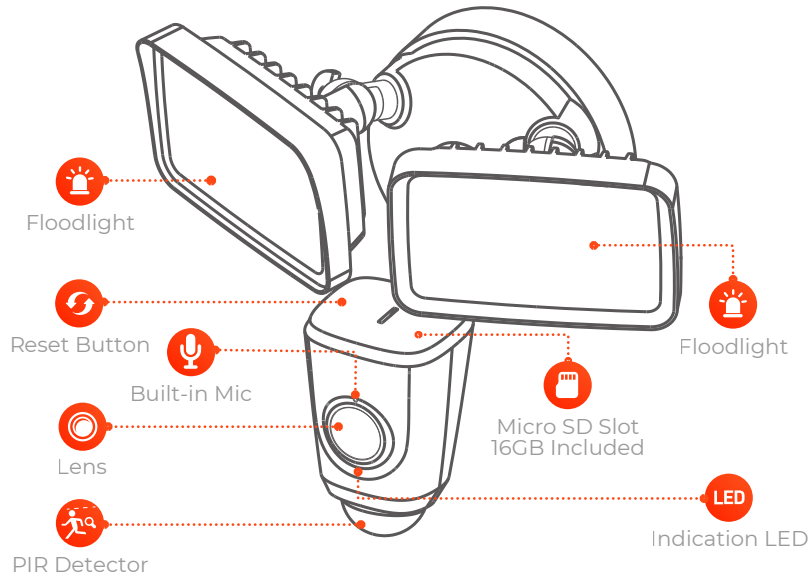

DASH

FLOODER

Wi-Fi Video Floodlight Camera

The Dash Flooder camera delivers 1080P/2MP live video monitoring and playback from any mobile device, recorder or automation system. Protect your home with a motion-activated HD camera and built-in bright LED floodlights. Stay notified with realtime active notifications and two way communication. Deter unwanted strangers with the 110dB remotely controlled siren. Setup is simple. Replace any existing wired floodlight with Flooder's easy app based setup and robust Wi-Fi . From dusk to dawn, Flooder has you covered.

Cloud Service
Secure cloud storage

Stay Connected To What Matters.

With the DASH cloud service, off-site secure and encrypted video allows you to review previous alerts and gives you retention of video of up to 30 days. Reviewing historical video has never been so easy with the Dash app's easy to use playback functionality.

Powered by:

Specifications

Camera

1/2.7" 2 Megapixel progressive CMOS
2MP (1920 x 1080)
Night Vision: 33ft Distance
2.8mm Fixed Lens
Field of View: 114°(H), 66°(V), 137°(D)

Video & Audio

Video Compression : H.265/H.264
Up to 25/30fps Frame Rate
16x Digital Zoom
Built-in Mic & Speaker, 110dB Siren
Built-in Floodlights

Floodlight

Brightness: 2000lm
Color Temperature: 3000K
3 Working Modes: Manual, PIR Motion Activation, Dusk to Dawn
PIR: Configurable area and distance
Up to 270° coverage, 33ft distance

General

Power Supply: AC100~240V
Power Consumption: <40W
Working Environment: -30°C~+50° C, Less Than 95%RH
IP65 Weatherproof
Dimensions: 237.2 × 317.3 × 171.8mm (9.3 x 12.5 x 6.8 inch)
Weight: 1800g (3,97lb)