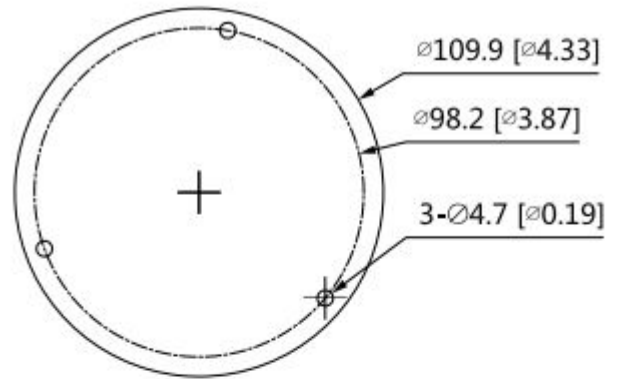

Mounting

Dimensions (mm/in)

MNT-JUNCTIONBOX-6