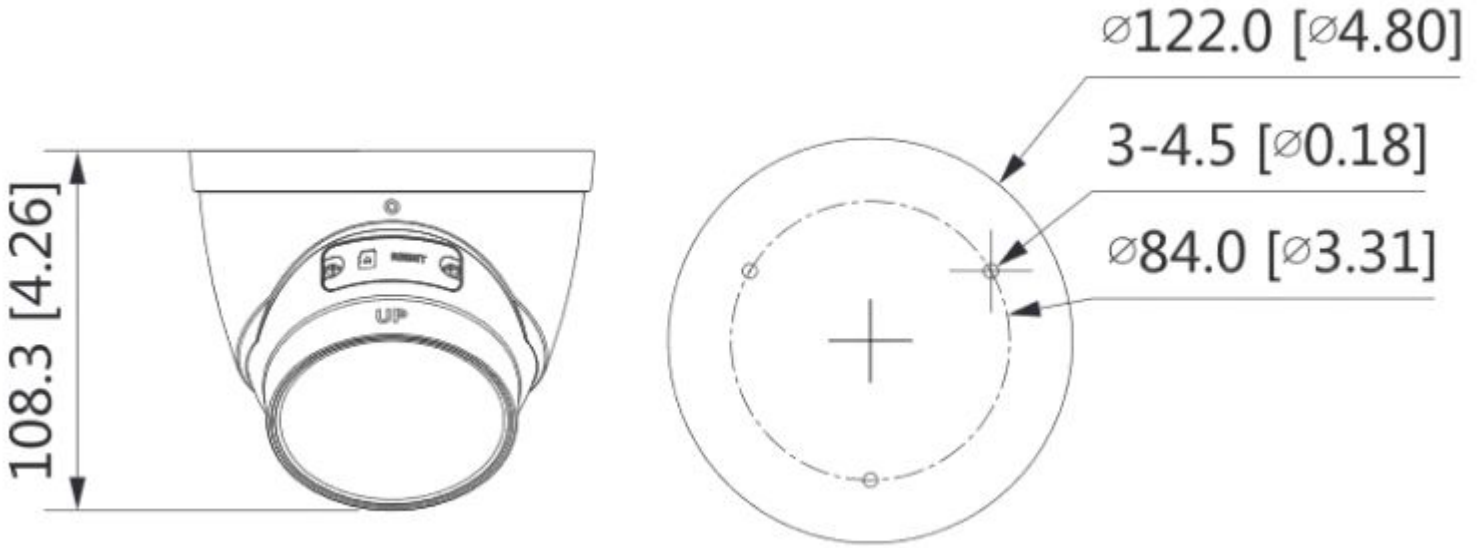

Dimensions (mm/in)