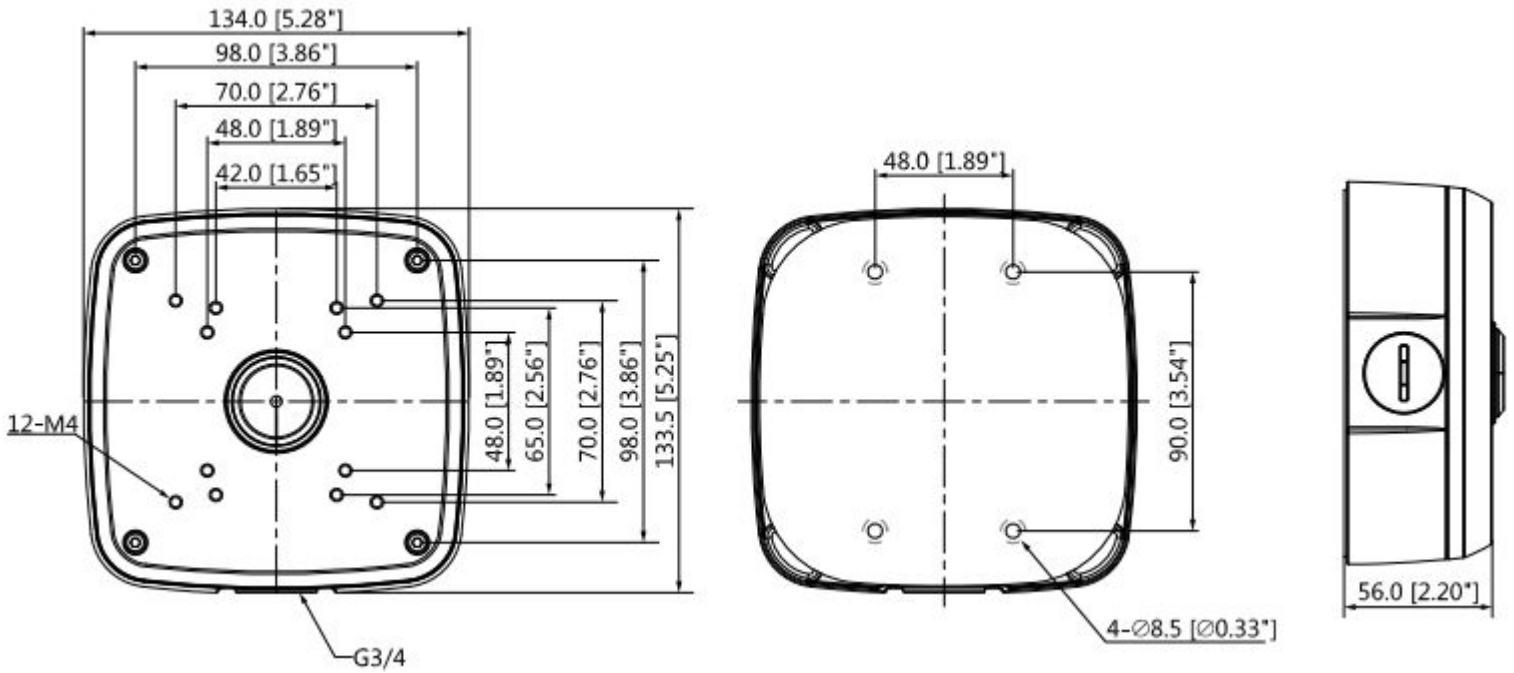

MNT-JUNCTIONBOX-4-B

Outdoor Junction Box

- Sleek, Black-painted aesthetic design
- Waterproof, IP66 Rated
- Material: Aluminum
- Fits IP Bullet Cameras And 4 Hole Pattern Mini Domes

Technical Specification

Model	MNT-JUNCTIONBOX-4-B
Physical Properties	
Material	Aluminum
Dimension(W xH xD)	5.28"x5.25"x2.20" (134.0mmx133.5mmx56.0mm)
Weight	1.19lb (0.54Kg)
Protection	IP66
Load Bearing	6.61lb (3Kg)
Color	Black
Operating Temperature	-40°F~-140°F (40°C~60°C)
Humidity	0~90% RH
Inch Thread	G3/4"
Applicable Models:	Compatible with IP Bullet Cameras And 4 Hole Pattern Mini Dome cameras. See compatibility list.

Dimensions (mm/in)

Application