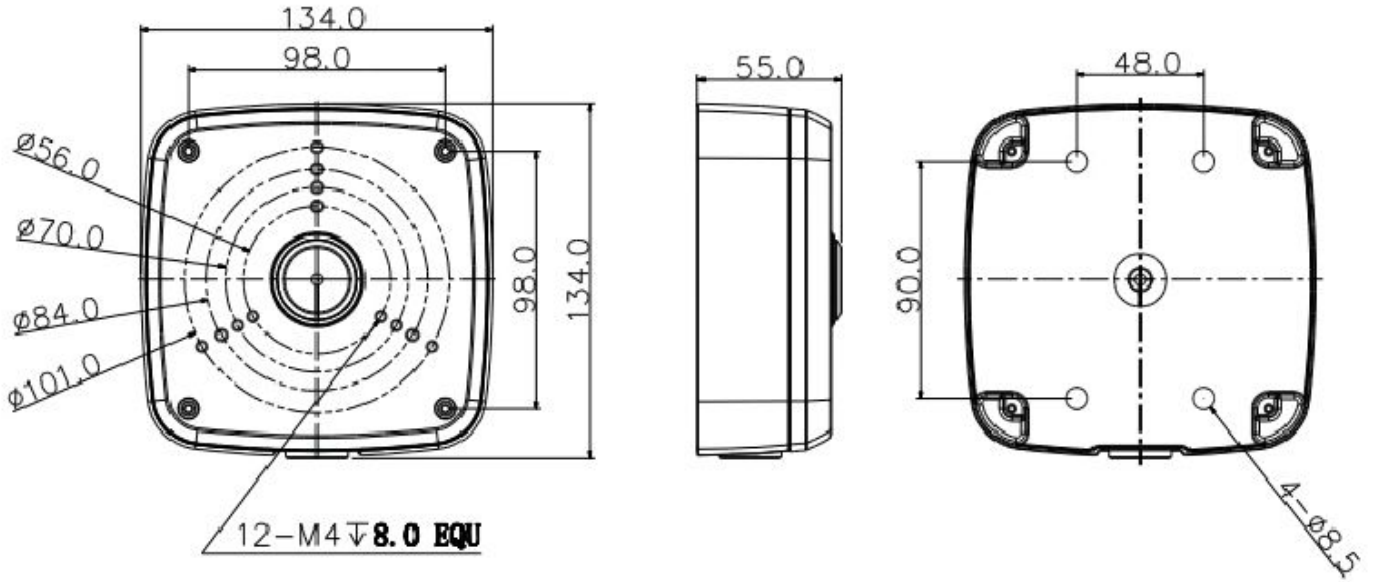

# MNT-JUNCTION BOX 3

Waterproof Junction Box

- Neat & Integrated Design
- Outdoor junction box
- Material: Aluminum
- Fits IP Bullet Cameras And 4 Hole Pattern Mini Domes

## Technical Specification

Model	MNT-JUNCTION BOX 3
<b>Physical Properties</b>	
Material	Aluminum
Dimension(W xH xD)	5.2"x5.2"x2.1" (134mmx134mmx55mm)
Weight	1.1lb (0.5Kg)
Threading	M20(G1/2")
Load Bearing	6.6lb (3Kg)
Color	White
Operating Temperature	-40°C ~ 60°C (-40°F ~ 140°F)
Applicable Models:	Compatible with IP Bullet Cameras And 4 Hole Pattern Mini Dome cameras. See compatibility list.

Dimensions (mm/in)

Application