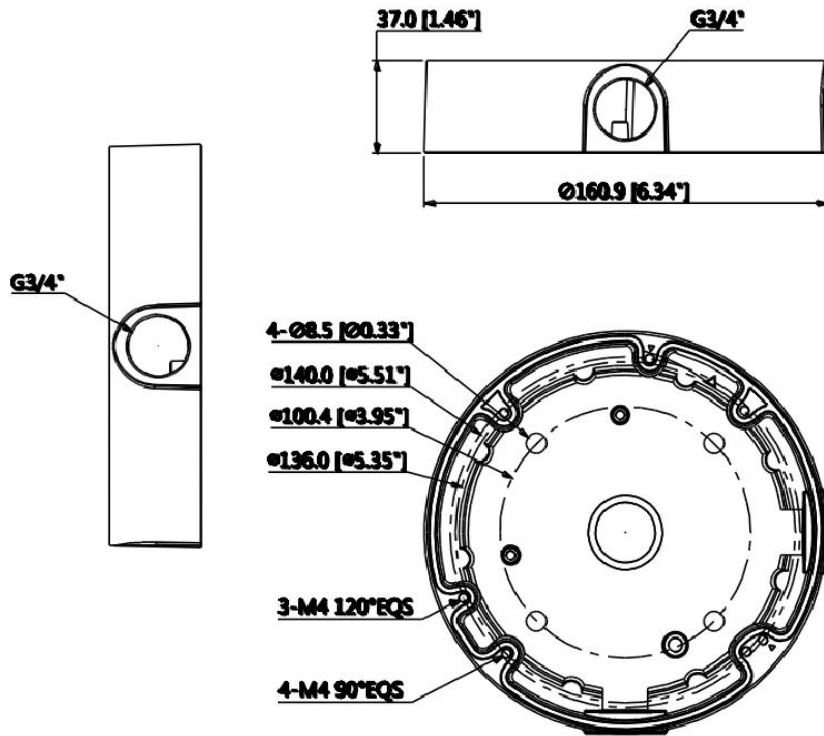

MNT-JUNCTION BOX 8

Waterproof Round Junction Box

- Neat & Integrated Design
- Outdoor junction box
- Material: Aluminum
- Fits ICIP-D2012VIR, D2812SI5 And D3812SI5 cameras.

Technical Specification

Model	MNT-JUNCTION BOX 8
Physical Properties	
Material	Aluminum
Dimension(W xH xD)	161mm×38mm (6.34"×1.5")
Weight	0.45kg (1lb)
Threading	G3/4"
Load Bearing	3kg (6.6lb)
Color	White
Operating Temperature	-40°C ~ 60°C (-40°F ~ 140°F)
Applicable Models:	Compatible with ICIP-D2012VIR, D2812SI5 And D3812SI5 cameras. See compatibility list.

Dimensions (mm/in)

Application