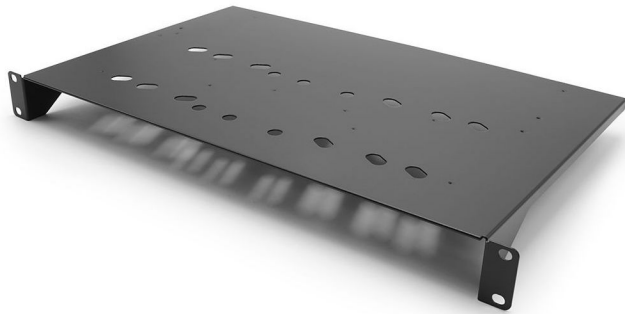

# MNT-RACK-1U

Rack Mount Tray

- 19" standard rack mount tray
- SPCC Construction
- Compatible with 1U/ Mini 1U/Compact 1U Storage Devices
- Up to 11 lbs load bearing Support
- Includes Mounting screws

## Technical Specification

Model	MNT-RACK-1U
<b>Physical Properties</b>	
Material	SPCC
Dimension(W xH xD)	19"x11.07"x1.72" (482.6mmx281.2mmx43.7mm)
Weight	3.09lb (1.4kg)
Load Bearing	11.02lb (5kg)
Color	Black
Operating Temperature	40°C~60°C(-40°F~140°F)
Humidity	<90% RH
Applicable Model	1U/ Mini 1U/Compact 1U Storage Devices