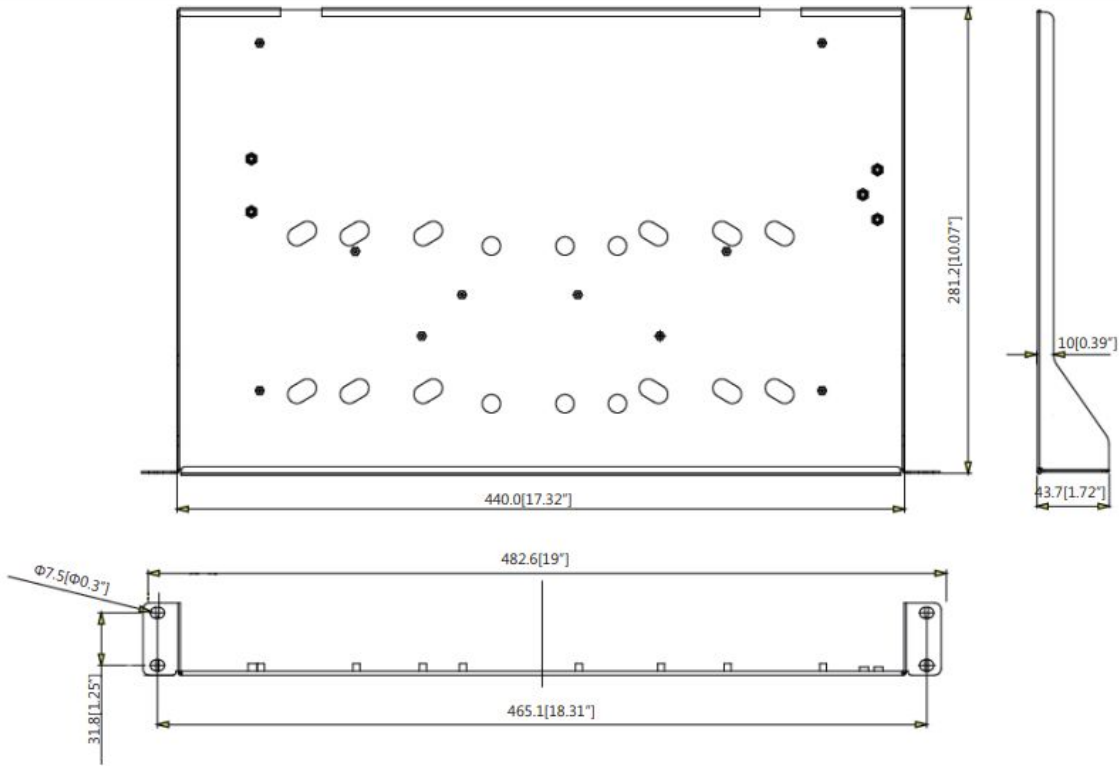

# MNT-RACK-1U

Rack Mount Tray

- 19" standard rack mount tray
- SPCC Construction
- Compatible with 1U/ Mini 1U/Compact 1U Storage Devices
- Up to 11 lbs load bearing Support
- Includes Mounting screws

## Technical Specification

Model	MNT-RACK-1U
<b>Physical Properties</b>	
Material	SPCC
Dimension(W xH xD)	19"x11.07"x1.72" (482.6mmx281.2mmx43.7mm)
Weight	3.09lb (1.4kg)
Load Bearing	11.02lb (5kg)
Color	Black
Operating Temperature	40°C~60°C(-40°F~140°F)
Humidity	<90% RH
Applicable Model	1U/ Mini 1U/Compact 1U Storage Devices

### Dimensions (mm/in)