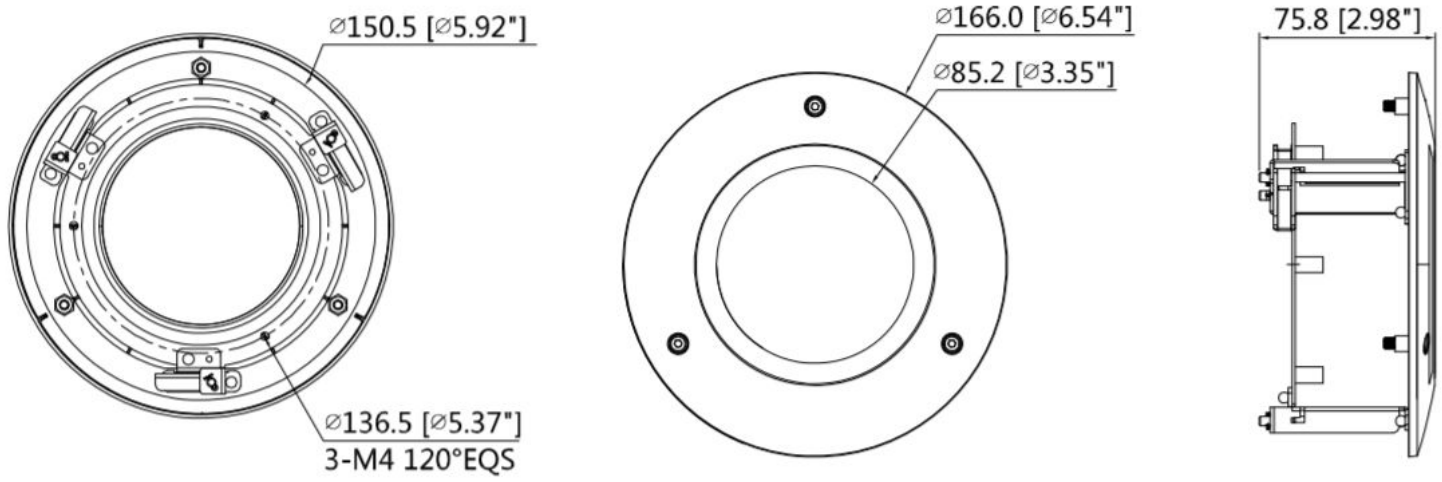

# MNT-REC1

Recessed Mount Bracket

- Aesthetic design
- Material: SECC & PC
- Fits mid-sized Dome cameras such as IPFX/IPEG-D20V, D40V, D80V series and AVS-D2218Z
- Includes (3) M4 screws, (1) Wrench

## Technical Specification

Model	MNT-REC1
<b>Physical Properties</b>	
Material	SECC & PC
Dimension(W xH xD)	6.54"x2.98" (166mmx75.8mm)
Weight	0.32kg (0.71lb)
Load Bearing	1kg (2.2lb)
Color	White
Operating Temperature	40°C~60°C(-40°F~140°F)
Humidity	0~90% RH
Inch Thread	G3/4"
Applicable Models:	IPFX/IPEG-D20V, D40V and D80V series, AVS-D2218Z. See Accessory Compatibility List.

Dimensions (mm/in)

Application