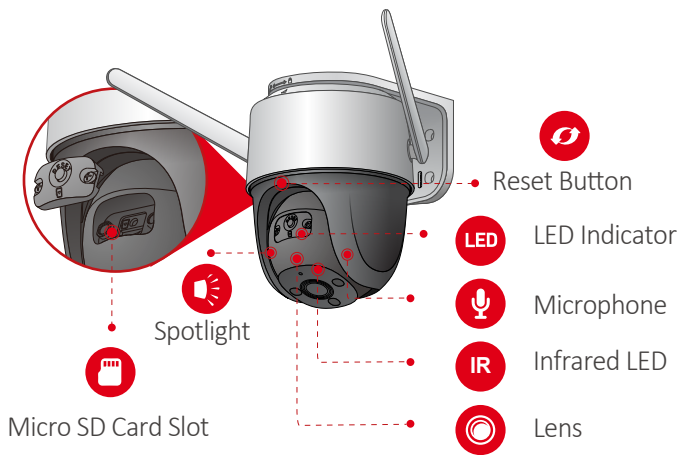

Specifications

Camera

1/2.7" 4 Megapixel Progressive CMOS
4MP (2560 x 1440)

Night Vision: 98ft (30m) Distance
3.6mm Fixed Lens

Field of View: 3.6mm: 88°(H), 46°(V), 107°(D)
355° Pan & 0~90° Tilt

Video & Audio

Video Compression : H.265/H.264

Up to 25/30 fps Frame Rate

16x Digital Zoom

Built-in Mic & Speaker, 110dB Siren

Two-way Audio

Notice Management

Motion Detection

Configurable Region

Human Detection

Network

1 x 100Mbps Ethernet Port

Wi-Fi: IEEE802.11b/g/n, Dual Antenna 120m Open Field

IC Home App: iOS, Android

ONVIF

Auxiliary Interface

Micro SD Card Slot (up to 256GB)

Built-in Mic & Speaker

Reset Button

General

DC 12V1A Power Supply

Power Consumption: <6.2W

Material: Plastic

Working Environment: -22°F~+140°F, Less Than 95%RH

Dimensions: 5.45 × 4.79 × 10.14 inch (138.4 × 121.7 × 257.5mm)

Weight: 1.25lbs (565g)

CE, FCC

IP66

What's in the box

- 1x Camera
- 1x Quick Start Guide
- 1x Power Adapter
- 1x Mounting Template
- 1x Mounting Bracket
- 1x Waterproof Connector
- 1x Screw and Anchor pack