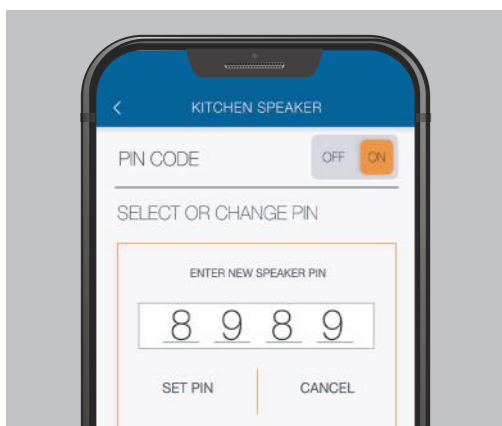

SPECIFICATIONS / FEATURES

Features

- **Full Room Connectivity**
  Latest Bluetooth 5.0 technology built-in
- **All-In-One Solution**
  Amplifier & Bluetooth built-in, so all you need is power
- **Designed for smaller rooms and hospitality**
  Perfect for Bathrooms, bedrooms, hotels and holiday
- **Amplifier Built-In**
  Powerful 25W RMS Class D Amplifier
- **Volume Cap 50%**
  Control your audio with the volume capping feature
- **Rename Speaker**
  Use the Lithe setup app to configure your speakers
- **Pin Change**
  Password Protected
- **IP44 Rated for Bathrooms**
  Water-resistant, making them ideal for bathrooms
- **High-Quality Audio**
  Delivering superb sound quality with pin sharp clarity
- **Connect to TV**
  3.5mm Jack Input
- **Easy Installation**
  Connect to plug socket or existing lighting circuit
- **Frameless Protective Metal Grille**
  Magnetically attached to the speaker

Master Speaker Spec

- 4" Inch PP Woofer Cone
- 0.75 Inch Silk Tweeter
- RMS Power: 25W RMS
- Sound Quality: 70Hz-20kHz
- Impedance: 8 Ohms
- Sound Quality: THD+N 0.009%, 70Hz - 20kHz
- Sensitivity (1W/1M): 88dB
- Audio Sample Rate: 48KHz
- Bluetooth 5.0
- 3.5mm Line-In
- 50% Volume Capping Switch
- Stereo / Mono Switch
- USB For Firmware Updates
- Power Input Supply : 100 - 240V~ 50/60Hz
- Transformer Output Supply : DC24V / 2.5A
- Operating Temperature: 0° to 40°C
- Storage Temperature: -20° to 70°C
- IP44 Rated as standard
- Dimensions: (H X W) 186 X 83mm (7.3 x 3.3 inch)
- Hole cut out: 165mm diameter
- Weight 1.0kg (2.2 lbs)

SKU Codes

- 03250 4" Master Bluetooth Ceiling Speaker
- 03255 4" Passive Ceiling Speaker
- 03260 4" Bluetooth & Passive Ceiling Speaker Bundle (Pair kit inc 5M speaker cable)

OPEN YOUR PHONE CAMERA & SCAN THE QR CODE FOR AUGMENTED REALITY

SUITABLE FOR BATHROOMS
Water resistant as standard

VOLUME CAPPING
For areas you want to ensure volume is not turned up

PASSWORD PROTECTED
Ensure your neighbours cannot connect to your speaker

RENAME EACH SPEAKER
Give each speaker an intuitive name to make identifying the speaker

AMPLIFIER BUILT IN
Just add power. Everything else you need is built in.

PERFECT FOR

- Bathrooms
- Bedrooms
- Garden rooms
- Home office
- Hotel rooms
- Holiday lodges

Connectivity

- Works with any Bluetooth device
- Wireless Range: Up to 30 metres (Bluetooth V5.0 devices)
- Works with Ok Google
- Works with Alexa
- Line in (AUX input)
- Output for additional Passive Speaker
- Bluetooth Setup App for Android and IOS
- Lithe Sub (via Alexa)

What's in the box

- 4" Bluetooth Ceiling Speaker
- Power Supply
- Cutting Template
- Instruction Manual
- Pair kit also includes:
- 4" Passive Ceiling Speaker
- 5m Speaker Cable

litheaudio.com/bluetooth-4inch

LITHEAUDIO