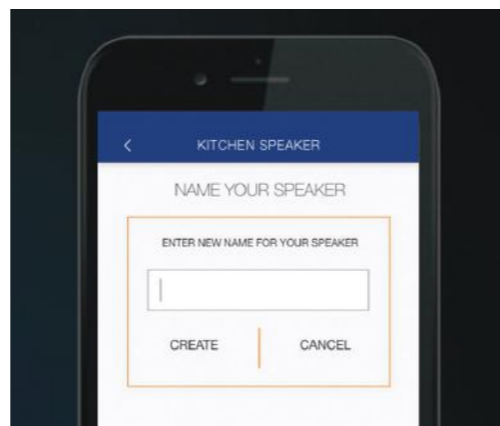

SPECIFICATIONS / FEATURES

Features

- **Full Room Connectivity**
  Latest Bluetooth 5.0 technology built-in
- **All-In-One Solution**
  Amplifier & Bluetooth built-in, so all you need is power
- **Designed for smaller rooms and hospitality**
  Perfect for Bathrooms, bedrooms, hotels and holiday
- **Amplifier Built-In**
  Powerful 25W RMS Class D Amplifier
- **Volume Cap 50%**
  Control your audio with the volume capping feature
- **Rename Speaker**
  Use the Lithe setup app to configure your speakers
- **Pin Change**
  Password Protected
- **IP44 Rated for Bathrooms**
  Water-resistant, making them ideal for bathrooms
- **High-Quality Audio**
  Delivering superb sound quality with pin sharp clarity
- **Connect to TV**
  3.5mm Jack Input
- **Easy Installation**
  Connect to plug socket or existing lighting circuit
- **Frameless Protective Metal Grille**
  Magnetically attached to the speaker

Master Speaker Spec

- 4" Inch PP Woofer Cone
- 0.75 Inch Silk Tweeter
- RMS Power: 25W RMS
- Sound Quality: 70Hz-20kHz
- Impedance: 8 Ohms
- Sound Quality: THD+N 0.009%, 70Hz - 20kHz
- Sensitivity (1W/1M): 88dB
- Audio Sample Rate: 48KHz
- Bluetooth 5.0
- 3.5mm Line-In
- 50% Volume Capping Switch
- Stereo / Mono Switch
- USB For Firmware Updates
- Power Input Supply : 100 - 240V~ 50/60Hz
- Transformer Output Supply : DC24V / 2.5A
- Operating Temperature: 0° to 40°C
- Storage Temperature: -20° to 70°C
- IP44 Rated as standard
- Dimensions: (H X W) 186 X 83mm (7.3 x 3.3 inch)
- Hole cut out: 165mm diameter
- Weight 1.0kg (2.2 lbs)

SKU Codes

- 03250 4" Master Bluetooth Ceiling Speaker
- 03255 4" Passive Ceiling Speaker
- 03260 4" Bluetooth & Passive Ceiling Speaker Bundle (Pair kit inc 5M speaker cable)

OPEN YOUR PHONE CAMERA & SCAN THE QR CODE FOR AUGMENTED REALITY

SUITABLE FOR BATHROOMS
Water resistant as standard

VOLUME CAPPING
For areas you want to ensure volume is not turned up

PASSWORD PROTECTED
Ensure your neighbours cannot connect to your speaker

RENAME EACH SPEAKER
Give each speaker an intuitive name to make identifying the speaker

AMPLIFIER BUILT IN
Just add power. Everything else you need is built in.

PERFECT FOR

- Bathrooms
- Bedrooms
- Garden rooms
- Home office
- Hotel rooms
- Holiday lodges

Connectivity

- Works with any Bluetooth device
- Wireless Range: Up to 30 metres (Bluetooth V5.0 devices)
- Works with Ok Google
- Works with Alexa
- Line in (AUX input)
- Output for additional Passive Speaker
- Bluetooth Setup App for Android and IOS
- Lithe Sub (via Alexa)

What's in the box

- 4" Bluetooth Ceiling Speaker
- Power Supply
- Cutting Template
- Instruction Manual
- Pair kit also includes:
- 4" Passive Ceiling Speaker
- 5m Speaker Cable

litheaudio.com/bluetooth-4inch

LITHEAUDIO