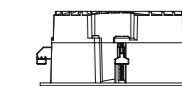

SUITABLE FOR BATHROOMS
Water resistant as standard

VOLUME CAPPING
For areas you want to ensure volume is not turned up

PASSWORD PROTECTED
Ensure your neighbours cannot connect to your speaker

RENAME EACH SPEAKER
Give each speaker an intuitive name to make identifying the speaker