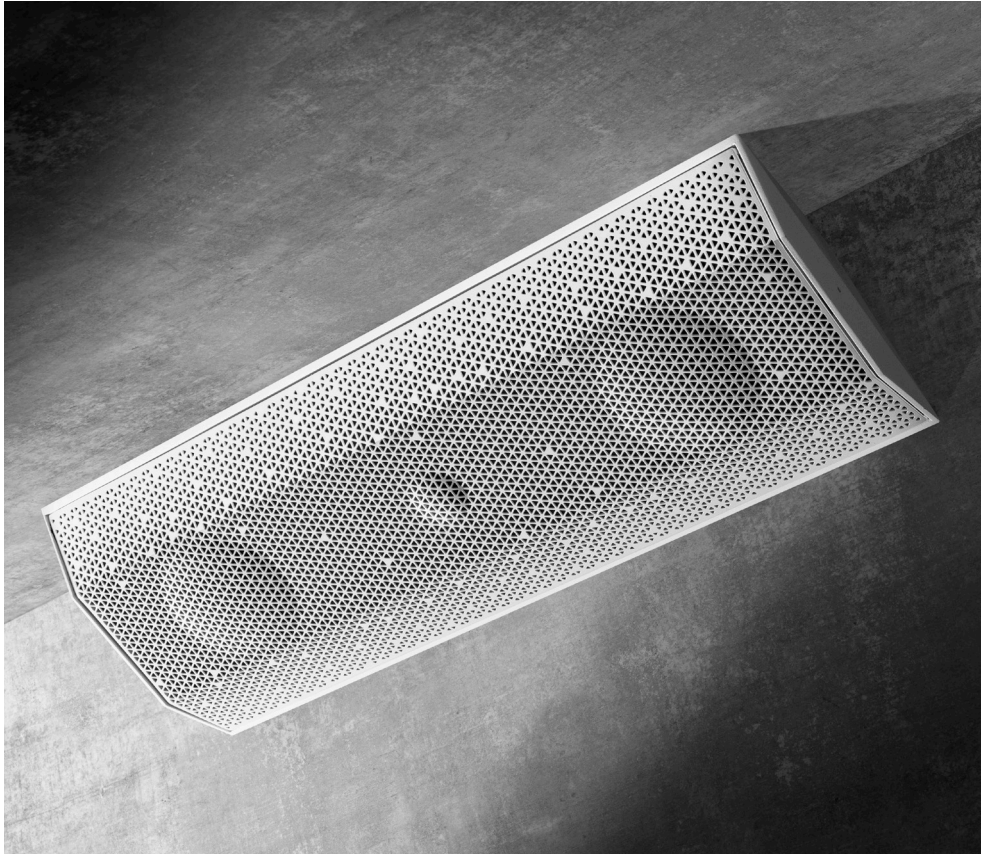

ALL-IN-ONE WIRELESS INDOOR & OUTDOOR SPEAKER

PASSIVE SURFACE MOUNT SPEAKER

Experience the versatility of the iO1 speaker, suitable for both indoor and outdoor environments, with six different orientations to choose from for the perfect placement. Connect the speakers effortlessly to any amplifier or pair them with the Lithe Audio iO1 active speaker. This passive surface mount speaker guarantees outstanding audio quality and convenient installation, while its IPX6 rating ensures durability for outdoor use.

BLACK

WHITE

LIMITLESS INSTALL POSSIBILITIES

ON WALL

Ideal for any wall mount application where you want to focus audio directly to an indoor or outdoor seating area.

IN CORNER

Ideal for any corner such as eaves in the garden or corners of rooms. Can mount horizontally or vertically.

GROUND SPIKE

Different applications available - floor mount (on decking), hinged (wall mount) or ground spike. Sold separately.

ON CORNER

Ideal for corners of a room, where you want to focus audio directly into an area.

(Ground Spike and Pendent mounting kit sold separately)

WORKS WITH ANY AMPLIFIER

Immerse yourself in the powerful sound of Lithe Audio by seamlessly connecting this speaker to any amplifier. With its impressive 100W RMS output, this passive speaker is perfect for a wide range of applications, delivering exceptional audio quality. Not only does it provide an incredible auditory experience, but its sleek design also adds a touch of elegance to your decor, ensuring that it looks amazing in any setting.