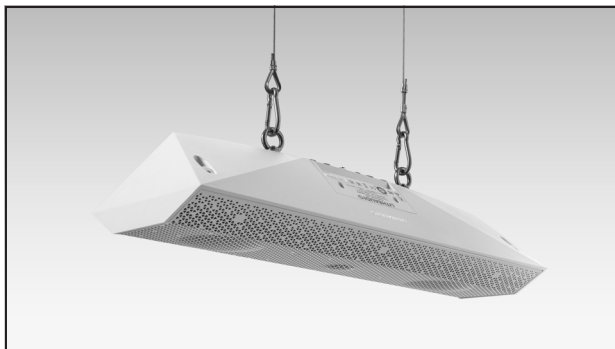

ALL-IN-ONE WIRELESS INDOOR & OUTDOOR SPEAKER

PASSIVE SURFACE MOUNT SPEAKER

Experience the versatility of the iO1 speaker, suitable for both indoor and outdoor environments, with six different orientations to choose from for the perfect placement. Connect the speakers effortlessly to any amplifier or pair them with the Lithe Audio iO1 active speaker. This passive surface mount speaker guarantees outstanding audio quality and convenient installation, while its IPX6 rating ensures durability for outdoor use.

BLACK

WHITE

LIMITLESS INSTALL POSSIBILITIES

ON WALL

Ideal for any wall mount application where you want to focus audio directly to an indoor or outdoor seating area.

IN CORNER

Ideal for any corner such as eaves in the garden or corners of rooms. Can mount horizontally or vertically.

GROUND SPIKE

Different applications available - floor mount (on decking), hinged (wall mount) or ground spike. Sold separately.

ON CORNER

Ideal for corners of a room, where you want to focus audio directly into an area.

(Ground Spike and Pendent mounting kit sold separately)

WORKS WITH ANY AMPLIFIER

Immerse yourself in the powerful sound of Lithe Audio by seamlessly connecting this speaker to any amplifier. With its impressive 100W RMS output, this passive speaker is perfect for a wide range of applications, delivering exceptional audio quality. Not only does it provide an incredible auditory experience, but its sleek design also adds a touch of elegance to your decor, ensuring that it looks amazing in any setting.