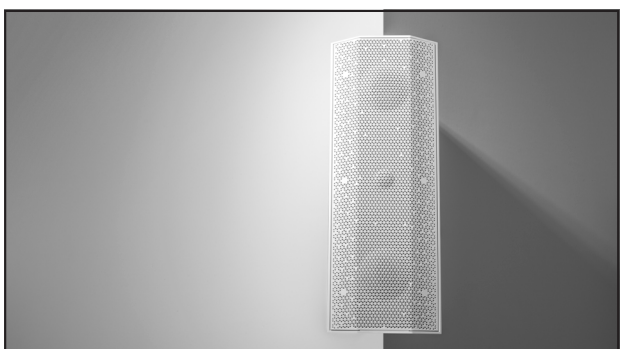

ALL-IN-ONE WIRELESS INDOOR & OUTDOOR SPEAKER

PASSIVE SURFACE MOUNT SPEAKER

Experience the versatility of the iO1 speaker, suitable for both indoor and outdoor environments, with six different orientations to choose from for the perfect placement. Connect the speakers effortlessly to any amplifier or pair them with the Lithe Audio iO1 active speaker. This passive surface mount speaker guarantees outstanding audio quality and convenient installation, while its IPX6 rating ensures durability for outdoor use.

BLACK

WHITE

LIMITLESS INSTALL POSSIBILITIES

ON WALL

Ideal for any wall mount application where you want to focus audio directly to an indoor or outdoor seating area.

IN CORNER

Ideal for any corner such as eaves in the garden or corners of rooms. Can mount horizontally or vertically.

GROUND SPIKE

Different applications available - floor mount (on decking), hinged (wall mount) or ground spike. Sold separately.

ON CORNER

Ideal for corners of a room, where you want to focus audio directly into an area.

(Ground Spike and Pendent mounting kit sold separately)

WORKS WITH ANY AMPLIFIER

Immerse yourself in the powerful sound of Lithe Audio by seamlessly connecting this speaker to any amplifier. With its impressive 100W RMS output, this passive speaker is perfect for a wide range of applications, delivering exceptional audio quality. Not only does it provide an incredible auditory experience, but its sleek design also adds a touch of elegance to your decor, ensuring that it looks amazing in any setting.