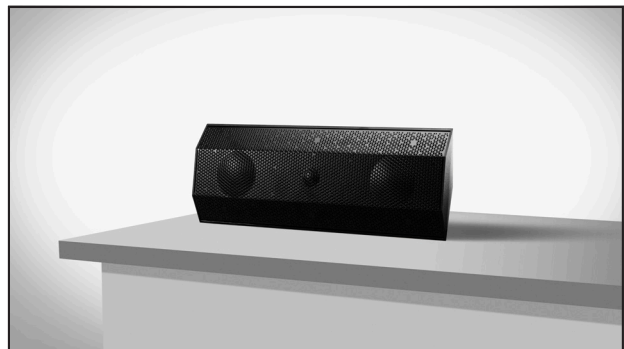

COUNTER TOP

Ideal for on a bookcase, dining room sideboard, a desk or above a kitchen unit.