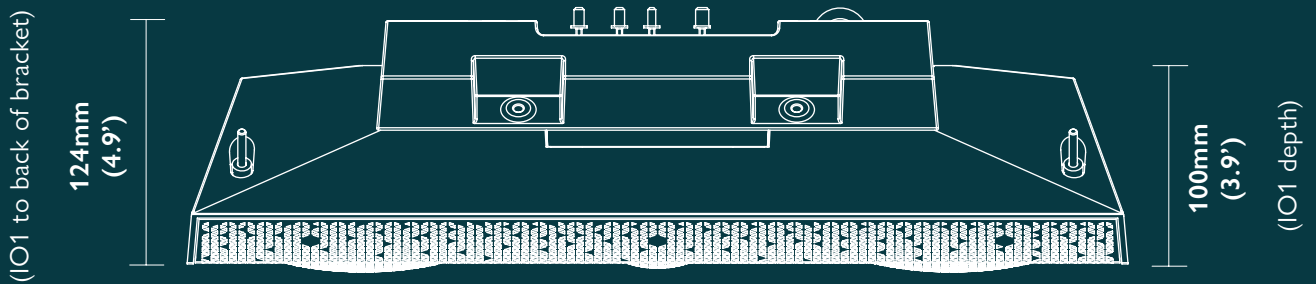

06821 IO1 Passive Speaker (Pair) - Black

06830 IO1 Passive Speaker (Single) - White

06831 IO1 Passive Speaker (Pair) - White

Speaker Dimensions:
Dimensions in mm (inches)

Bracket Dimensions:
Dimensions in mm (inches)