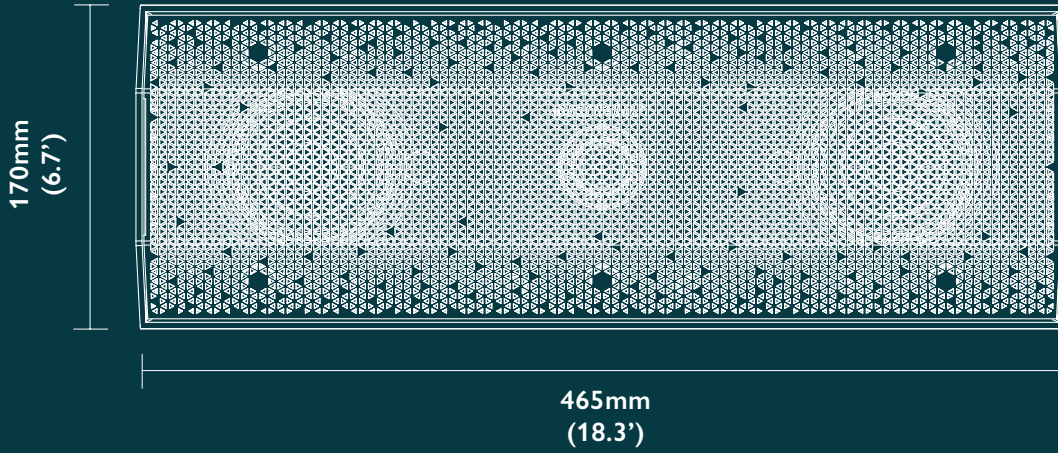

Speaker Dimensions:
Dimensions in mm (inches)