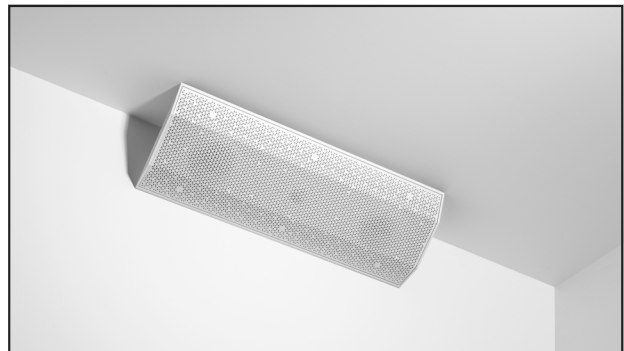

ALL-IN-ONE WIRELESS INDOOR & OUTDOOR SPEAKER

PASSIVE SURFACE MOUNT SPEAKER

Experience the versatility of the iO1 speaker, suitable for both indoor and outdoor environments, with six different orientations to choose from for the perfect placement. Connect the speakers effortlessly to any amplifier or pair them with the Lithe Audio iO1 active speaker. This passive surface mount speaker guarantees outstanding audio quality and convenient installation, while its IPX6 rating ensures durability for outdoor use.

BLACK

WHITE

LIMITLESS INSTALL POSSIBILITIES

ON WALL

Ideal for any wall mount application where you want to focus audio directly to an indoor or outdoor seating area.

IN CORNER

Ideal for any corner such as eaves in the garden or corners of rooms. Can mount horizontally or vertically.

GROUND SPIKE

Different applications available - floor mount (on decking), hinged (wall mount) or ground spike. Sold separately.

ON CORNER

Ideal for corners of a room, where you want to focus audio directly into an area.

(Ground Spike and Pendent mounting kit sold separately)

WORKS WITH ANY AMPLIFIER

Immerse yourself in the powerful sound of Lithe Audio by seamlessly connecting this speaker to any amplifier. With its impressive 100W RMS output, this passive speaker is perfect for a wide range of applications, delivering exceptional audio quality. Not only does it provide an incredible auditory experience, but its sleek design also adds a touch of elegance to your decor, ensuring that it looks amazing in any setting.