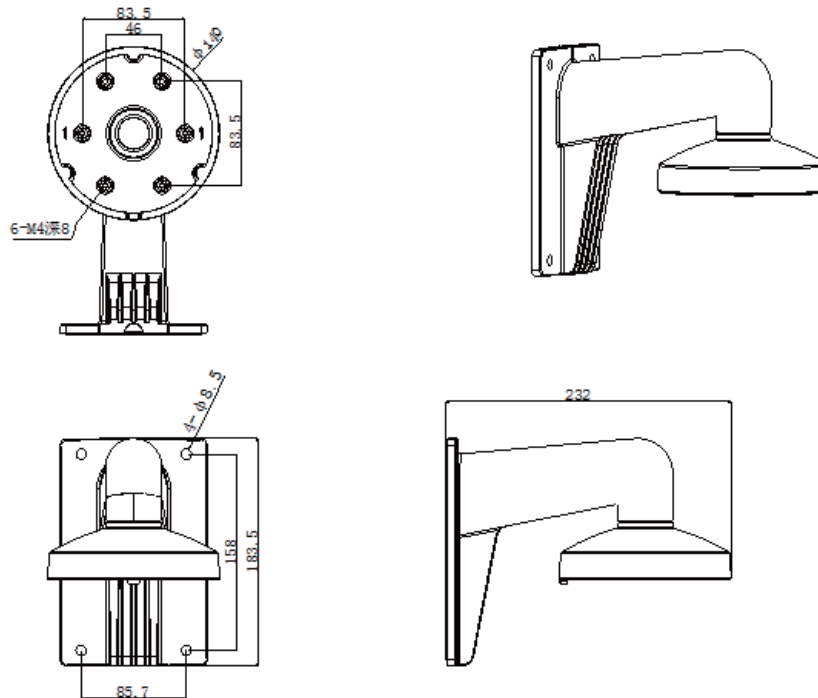

Wall Mount Bracket

LTB342-140

Suitable for dome camera wall mounting

Properties	
Parameter	Wall Mounting Bracket for CMHD34XX
Construction	Aluminum alloy
Dimension	Φ140×182×120mm(Φ5.5" ×7.2" ×4.7")
Weight	703g(1.5lbs)

Dimensions:

©2015 LT Security, Inc. All Rights Reserved. White papers, data sheets, quick start guides, and/or user manuals are for reference only and may or may not be entirely up to date or accurate based upon the version or models. Product names mentioned herein may be the unregistered and/or registered trademarks of their respective owners.