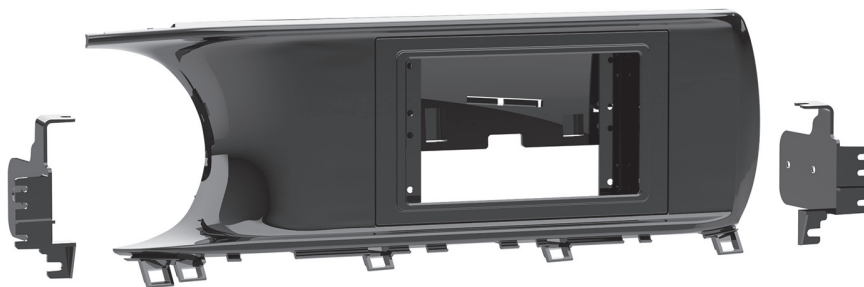

Kia K5 2021-Up

Visit MetraOnline.com for more detailed information about the product and up-to-date vehicle specific applications.

- Designed specifically for Pioneer modular 6.8" radios like the DMH-C2550NEX and DMH-C2500NEX. †
- † Refer to the radio manufacturer for current models
- Both textured and painted gloss black to match the factory finish.

KIT COMPONENTS

- Front panel
- Back panel
- Radio chassis brackets
- Radio display brackets
- Display trim panel
- #8 x 3/8" Phillips screws (4)
- #4 x 3/8" Phillips screws (10)
- Panel clips (4)

WIRING & ANTENNA CONNECTIONS

Wiring Harness: Visit metraonline.com for audio/video and steering wheel control interface options.

Antenna Adapter: Not required

SALES 386-257-2956

HARDWARE INCLUDED