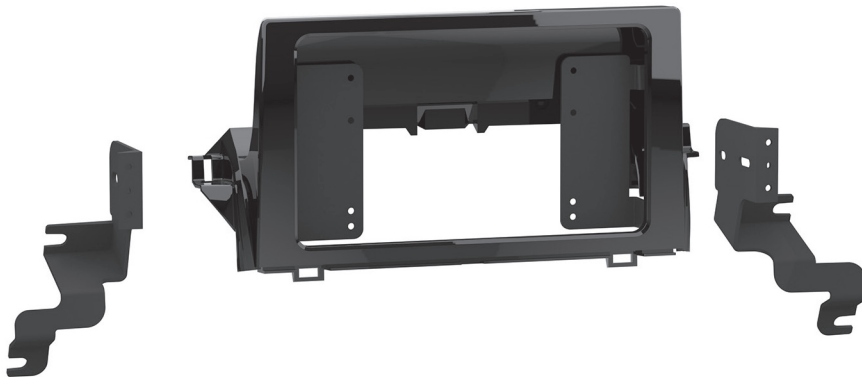

HARDWARE INCLUDED

Metra. The World's best kits.®

[MetraOnline.com](https://www.metraonline.com)

© COPYRIGHT 2023 METRA ELECTRONICS CORPORATION

REV. 2/9/23