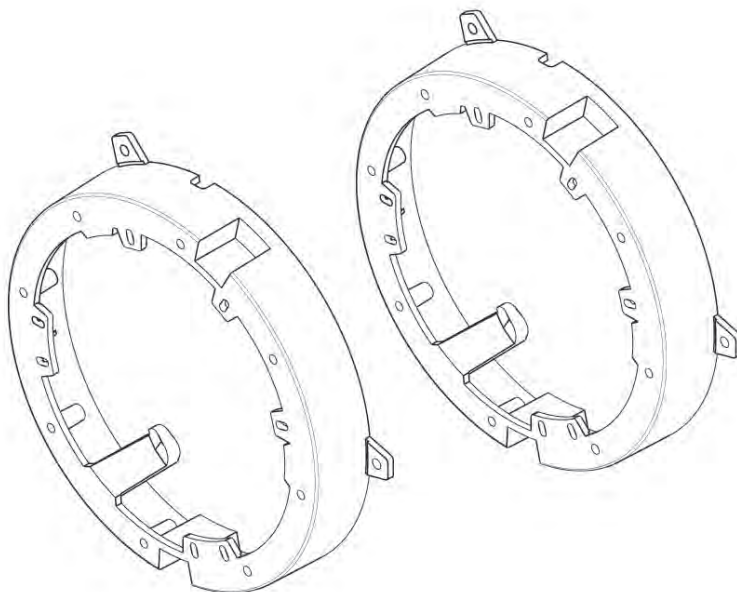

KIT COMPONENTS

- Speaker mounting adapter plates (2)

SALES 800-221-0932