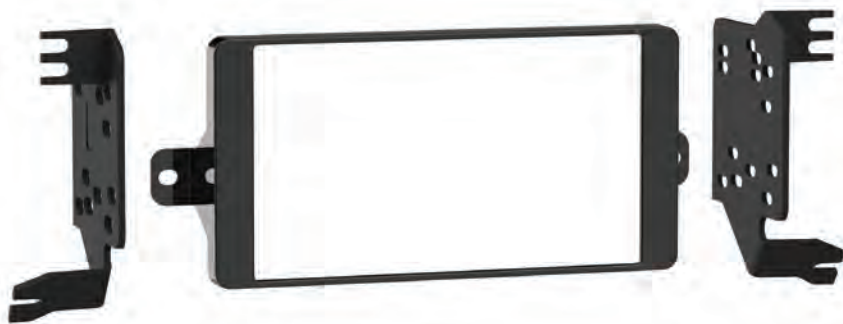

Mitsubishi **Eclipse Cross** (ES models) **2018-2020**

Visit MetraOnline.com for more detailed information about the product and up-to-date vehicle specific applications.

D ISO DDIN radio provision

P Polished gloss surface to match factory finish

KIT COMPONENTS

- Radio trim panel
- Radio brackets

WIRING & ANTENNA CONNECTIONS

- Wiring Harness: Visit metraonline.com for steering wheel and audio/video interfaces
- Antenna Adapter: Visit metraonline.com for steering wheel and audio/video interfaces