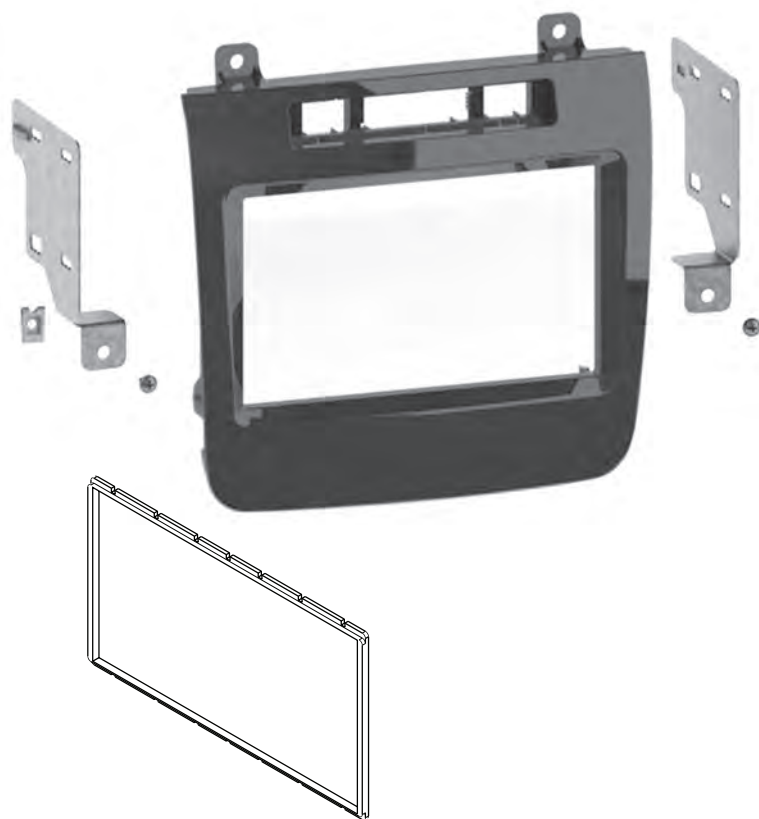

Volkswagen Touareg 2011-2014

Visit MetraOnline.com for more detailed information about the product and up-to-date vehicle specific applications.

- D** ISO DDIN radio provision
- P** Painted high gloss black

KIT COMPONENTS

- Radio bezel
- Radio brackets
- ISO DDIN trim ring
- Phillips screws (2)

WIRING & ANTENNA CONNECTIONS (sold separately)

- Wiring Harness: Visit axessinterfaces.com for wiring harness options
- Antenna Adapter: 40-EU56 • 40-EU10 (NAV models)