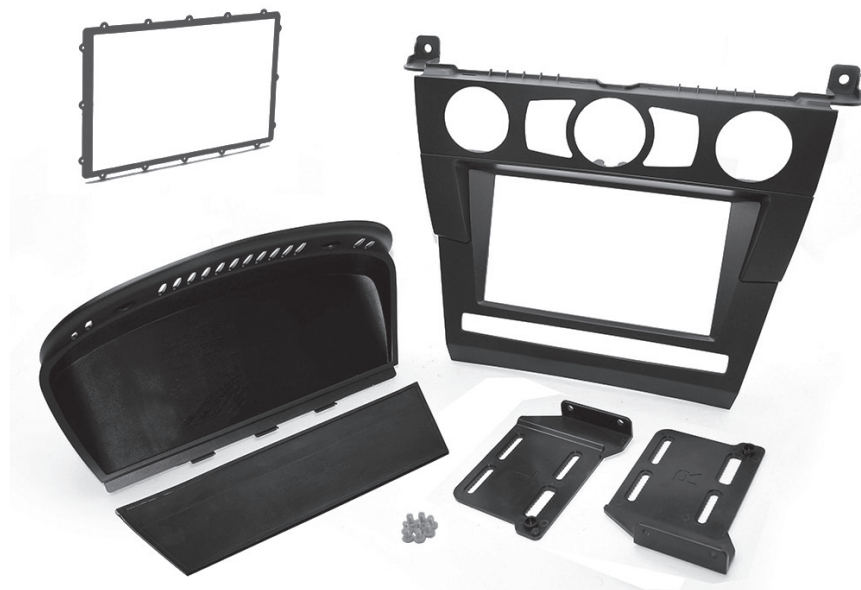

## BMW 5-Series 2004-2007

**D** ISO DDIN radio provision

**P** Painted matte black

This kit provides the ability to install an ISO DDIN aftermarket radio. Painted matte black to match the original dash appearance.

### KIT COMPONENTS

- Radio trim panel
- ISO DDIN trim
- Radio brackets
- Display panel cover
- Rubber mat