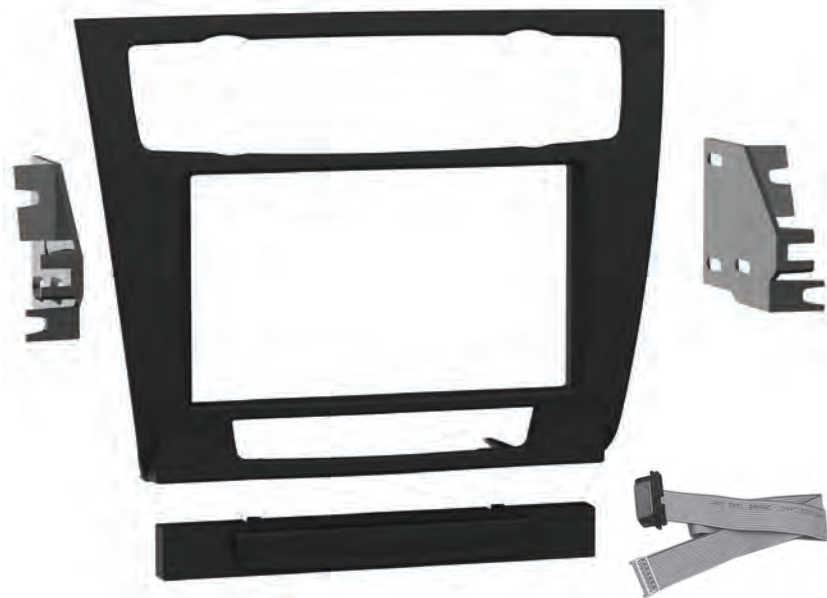

BMW 1 Series 2008-2013

(without NAV, with automatic climate control)

- D** ISO DDIN radio provision
- P** Painted scratch resistant matte black to match the factory finish

This kit provides the ability to install an ISO DDIN aftermarket radio. Use with vehicles without factory navigation and with automatic climate control.

KIT COMPONENTS

- Radio housing
- Radio brackets
- Switch panel cover
- Ribbon cable

WIRING & ANTENNA CONNECTIONS

(sold separately)

- Wiring Harness: LC-BMRC-01 (non-amplified models)
- Antenna Adapter: 40-EU10