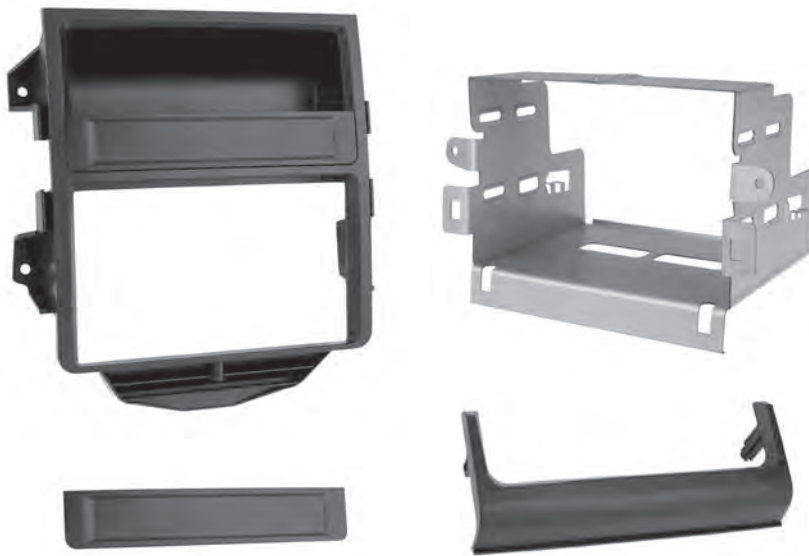

Porsche Macan (95B) 2015-2016

(Non-Amplified vehicles, with OEM parking sensors and graphics on vehicle screen)

Visit MetraOnline.com for more detailed information about the product and up-to-date vehicle specific applications.

D ISO DDIN radio provision

P Painted matte black

- ISO DDIN radio provision
- Includes an Axxess interface for retaining CAN data information
- Includes an Axxess interface for retaining steering wheel control functionality

KIT COMPONENTS

- Radio bezel (with storage)
- Storage trim
- Radio housing
- Trim bezel
- Radio screws (8)
- Panel clips (4)
- Axxess interface (not shown)
- Axxess SWC interface (not shown)

WIRING & ANTENNA CONNECTIONS