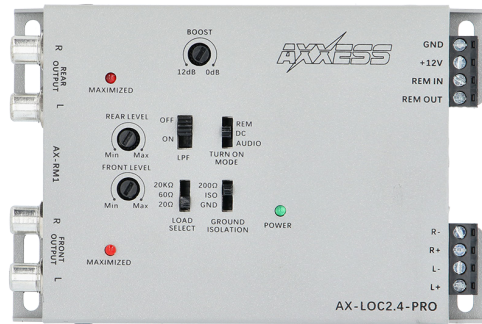

AX-LOC2.2PRO/2.4PRO/4.4PRO PREMIUM ACTIVE LOC

Universal Premium LOC

AX-LOC2.2PRO 2 IN - 2
OUT with Max Input 40v

AX-LOC2.4PRO 2 IN - 4
OUT with Max Input 40v

AX-LOC4.4PRO 4 IN - 4
OUT with Max Input 40v

Visit MetraOnline.com for more detailed information about the product and up-to-date vehicle specific applications.

COMPONENTS

AX-LOC2.2PRO, AX-LOC2.4PRO, and
AX-LOC4.4PRO Line Out Converters (LOC)

TOOLS RECOMMENDED

- Digital Multi-meter
- Test Tones

SALES 386-257-2956

Premium Active LOC (Line Output Converter)

Metra Electronics has launched a full series of **High-Voltage Active Line Output Converters** under its **Axxess** brand name, enabling installers to add aftermarket amplifiers to OEM source units and make your factory system sound great! This premium line showcases Axxess' advanced technology, by featuring incredible input power capabilities, load selector, clip indicator, enhanced output controls, and noise isolation countermeasures. Want to add an external Bass knob? The **Axxess AX-RM1** will directly plug into select PRO LOCs and offer that additional Subwoofer level adjustment customers are looking for. (**AX-RM1** sold separately)