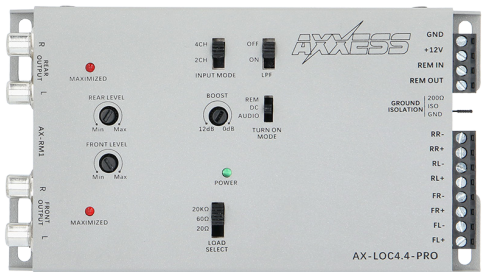

AX-LOC2.2PRO/2.4PRO/4.4PRO PREMIUM ACTIVE LOC

Universal Premium LOC

AX-LOC2.2PRO 2 IN - 2
OUT with Max Input 40v

AX-LOC2.4PRO 2 IN - 4
OUT with Max Input 40v

AX-LOC4.4PRO 4 IN - 4
OUT with Max Input 40v

Visit MetraOnline.com for more detailed information about the product and up-to-date vehicle specific applications.

COMPONENTS

AX-LOC2.2PRO, AX-LOC2.4PRO, and
AX-LOC4.4PRO Line Out Converters (LOC)

TOOLS RECOMMENDED

- Digital Multi-meter
- Test Tones

SALES 386-257-2956

Premium Active LOC (Line Output Converter)

Metra Electronics has launched a full series of **High-Voltage Active Line Output Converters** under its **Axxess** brand name, enabling installers to add aftermarket amplifiers to OEM source units and make your factory system sound great! This premium line showcases Axxess' advanced technology, by featuring incredible input power capabilities, load selector, clip indicator, enhanced output controls, and noise isolation countermeasures. Want to add an external Bass knob? The **Axxess AX-RM1** will directly plug into select PRO LOCs and offer that additional Subwoofer level adjustment customers are looking for. (**AX-RM1** sold separately)