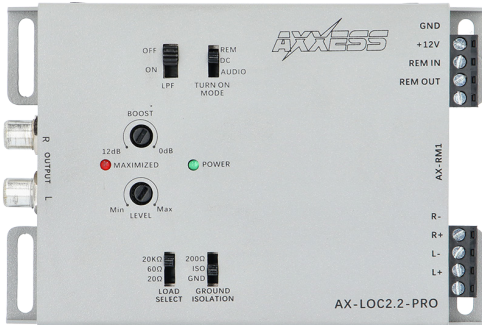

AX-LOC2.2PRO/2.4PRO/4.4PRO PREMIUM ACTIVE LOC

Universal Premium LOC

AX-LOC2.2PRO 2 IN - 2
OUT with Max Input 40v

AX-LOC2.4PRO 2 IN - 4
OUT with Max Input 40v

AX-LOC4.4PRO 4 IN - 4
OUT with Max Input 40v

Visit MetraOnline.com for more detailed information about the product and up-to-date vehicle specific applications.

COMPONENTS

AX-LOC2.2PRO, AX-LOC2.4PRO, and
AX-LOC4.4PRO Line Out Converters (LOC)

TOOLS RECOMMENDED

- Digital Multi-meter
- Test Tones

SALES 386-257-2956

Premium Active LOC (Line Output Converter)

Metra Electronics has launched a full series of **High-Voltage Active Line Output Converters** under its **Axxess** brand name, enabling installers to add aftermarket amplifiers to OEM source units and make your factory system sound great! This premium line showcases Axxess' advanced technology, by featuring incredible input power capabilities, load selector, clip indicator, enhanced output controls, and noise isolation countermeasures. Want to add an external Bass knob? The **Axxess AX-RM1** will directly plug into select PRO LOCs and offer that additional Subwoofer level adjustment customers are looking for. (**AX-RM1** sold separately)