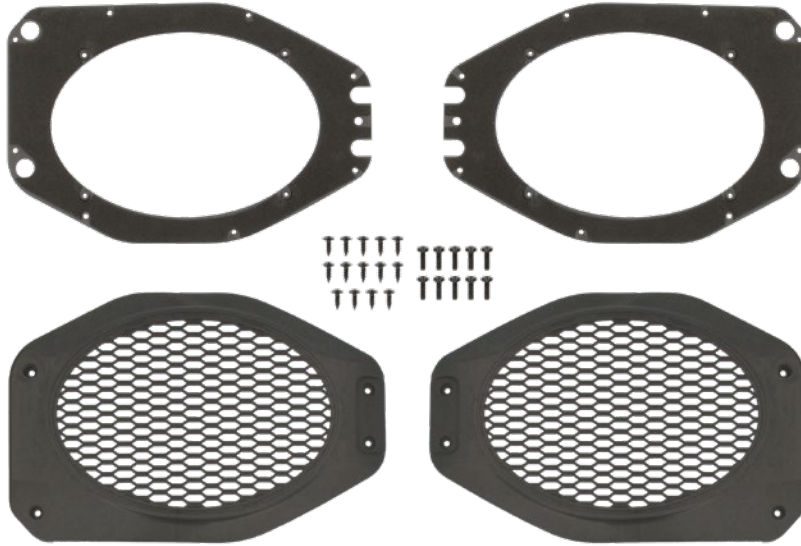

SOUNDBAR SPEAKER KIT

FITS JEEP® WRANGLER JL SPORT 2018-UP* & GLADIATOR JT SPORT 2020-UP*

Metra
Jeep® Accessories

CELEBRATING
70
YEARS
OF INNOVATION

JP-1016

SOUNDBAR SPEAKER KIT

FITS JEEP® WRANGLER JL SPORT 2018-UP* & GLADIATOR JT SPORT 2020-UP*

SALES 386-257-2956

DEPTH

PRODUCT OVERVIEW

Add a soundbar into Jeep Wrangler JL Sport 2018-up* and Jeep Gladiator JT Sport 2020-up* models with Metra's soundbar speaker adapter. The JP-1016 is made from high-quality ABS plastic and designed to withstand the harsh elements of off-road environments and protect your soundbar.

Designed to adapt the factory 4" to 6"x 9" speaker on rear soundbars

- 6"x9" rear sound bar speaker adapter plates
- Speaker depth 3 5/8"
- Mounting plate/cutting template included
- Hardware and harness included