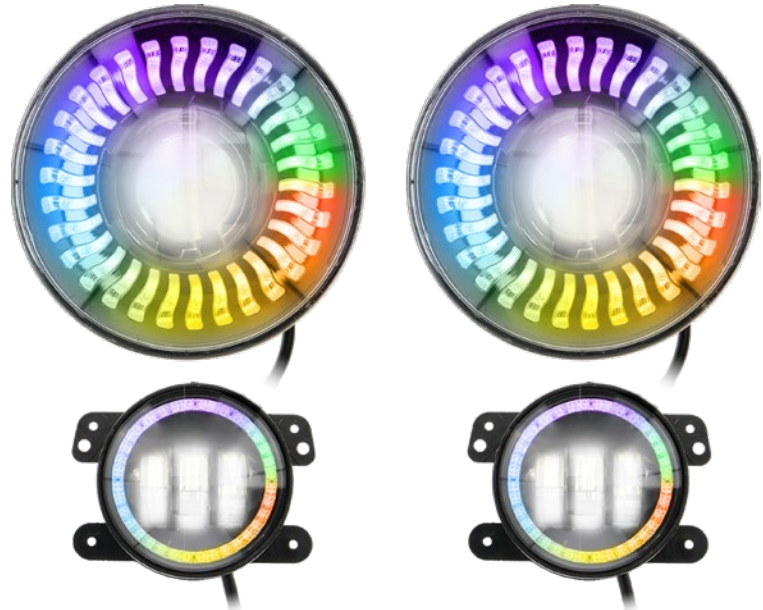

# CHASING BLADE HALO 7" PROJECTOR HEADLIGHTS + 4" FOG LIGHTS KIT + PRO CONTROLLER

**Metra**  
Jeep® Accessories

CELEBRATING  
**75**  
YEARS  
OF INNOVATION

**JP-708RGBKT**

### PRODUCT OVERVIEW

This kit makes it easy to upgrade to chasing RGB projector headlights and fog lights. Included are a pair of 7" chasing RGB LED projector headlights, a pair of 4" chasing LED fog lights, and a Pro Controller. The projector headlights are brighter with a more focused beam than other options, with an output of 8000 lumens for the high beam and 6000 lumens for the low beam. The durable polycarbonate lens cover makes this an ideal solution for adventurous Jeep® owners. This kit offers more than 170 pre-programmed modes for patterns with 16 million different colors. The Pro Controller has two wireless control options; an included remote control or a free app for a smartphone or tablet, allowing users to change colors, sync to music, and more. This lighting set also works with other Heise Chasing RGB lighting products, allowing an entire system to use the same app and remote.

#### Headlight Features:

- Pair of 7" projector headlights
- 55 watts each
- Lumens: 8000lm (high beam)  
6000lm (low beam)
- Color temperature: 6500K
- Material: Die-cast aluminum alloy housing
- Lens: Polycarbonate
- IP rating: IP68
- Operating voltage: 10-32V
- (2) H4 to H13 connectors included
- Canbus decoders included
- RGB lights are for off-road use only, and not for use on public roads
- Chasing RGB products are not compatible with other RGB or RGBW products

#### Fog Light Features:

- Pair of 4" halo LED fog lights
- 30 watts each
- Lumens: 3600lm
- Color Temperature: 6500K
- Material: Die-cast aluminum alloy housing
- Lens: Polycarbonate
- IP rating: IP68