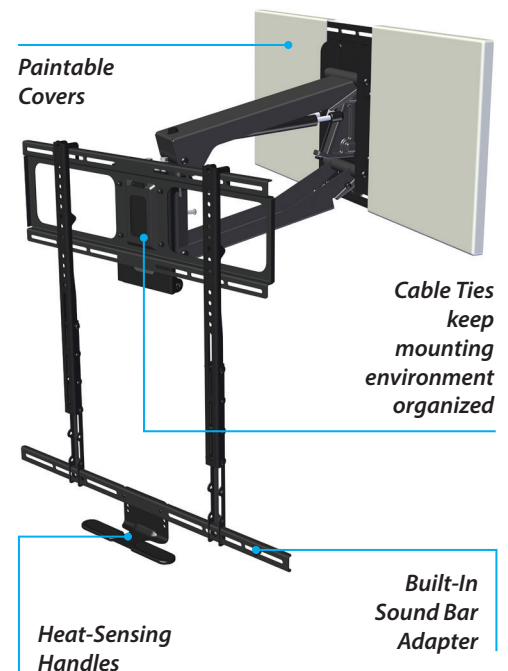

MantelMount. MM710

US. PAT. NO. 8,864,092 US. PAT. NO. 8,724,037

MM710 Specifications

TV Size	50" – 90" up to 115 lbs.
Mount Weight	38 lbs.
Package Weight	42 lbs.
Package Dimensions	38" x 17" x 7"
UPC Code	860006443900
UMAP / MSRP	$499 / $549

www.MantelMount.com
contact@mantelmount.com 800.897.9755

REV. 08.12.21

FITS TVs

50" TO 90"

MOUNT
PATTERN

UP TO
600mm
x 600mm

HEAVY DUTY
STEEL

3mm

ADJUSTABLE
TILT

9°

OFF-THE-WALL
DISTANCE

15" MAX

SWIVEL
CAPACITY

+/- 80

± 80° with Included Adapter

VERTICAL
DROP

26" MAX

MAX
LOAD

115 lbs