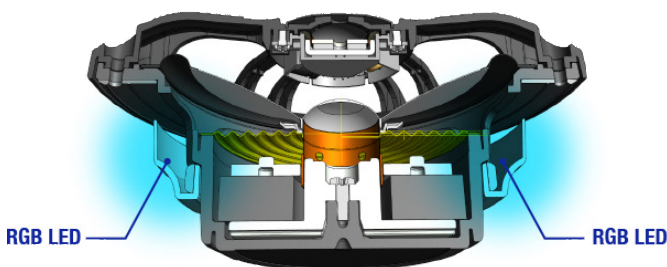

Pioneer

TS-MEI00WS 10" Marine Component Subwoofer with 900 Watts Max and Sports Grille Design

- 300 Watts Nominal Power
- IPX7 Rated
- Rated ASTM D4329 for UV Exposure
- Mica Reinforced IMPP Monocoque Cone
- White and Black Sports Grilles Included

ME-Series Speakers

Pioneer ME-series speakers are protected from the effects of sun and water exposure, meeting both IPX7 and ASTM D4329 UV resistance standard ratings to achieve all-weather reliability. Mica Reinforced IMPP monocoque cone with butyl rubber surround, constructed using an advanced in-mold bonding technique for superior water resistance while maintaining high quality, powerful sound. The symmetrical motor design with high strength suspension is optimized to provide stability, linearity and clear, low distortion sound reproduction. Lightweight polyimide (PI) tweeter diaphragm and uniquely shaped wave guide provides natural and clear vocals with wide dispersion. The TS-MEI00WS comes with two sleek modern grilles, one in black and the other in a white finish that cosmetically integrate seamlessly into marine interiors and cabin designs.

Optional UD-MEI00LED RGB LED Light Kit

Add illumination to the woofer cone for an enhanced personalization and cosmetic integration with the IPX7-rated UD-MEI00LED RGB LED light kit (Sold Separately).

ME-Series Speakers