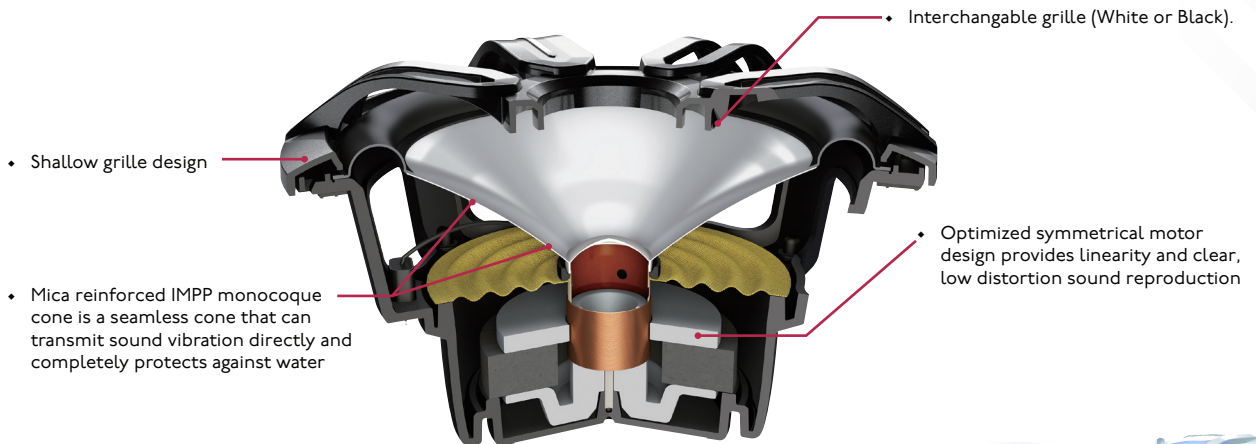

Pioneer

TS-MEI00WS 10" Marine Component Subwoofer with 900 Watts Max and Sports Grille Design

- 300 Watts Nominal Power
- IPX7 Rated
- Rated ASTM D4329 for UV Exposure
- Mica Reinforced IMPP Monocoque Cone
- White and Black Sports Grilles Included

ME-Series Speakers

Pioneer ME-series speakers are protected from the effects of sun and water exposure, meeting both IPX7 and ASTM D4329 UV resistance standard ratings to achieve all-weather reliability. Mica Reinforced IMPP monocoque cone with butyl rubber surround, constructed using an advanced in-mold bonding technique for superior water resistance while maintaining high quality, powerful sound. The symmetrical motor design with high strength suspension is optimized to provide stability, linearity and clear, low distortion sound reproduction. Lightweight polyimide (PI) tweeter diaphragm and uniquely shaped wave guide provides natural and clear vocals with wide dispersion. The TS-MEI00WS comes with two sleek modern grilles, one in black and the other in a white finish that cosmetically integrate seamlessly into marine interiors and cabin designs.

Optional UD-MEI00LED RGB LED Light Kit

Add illumination to the woofer cone for an enhanced personalization and cosmetic integration with the IPX7-rated UD-MEI00LED RGB LED light kit (Sold Separately).

ME-Series Speakers