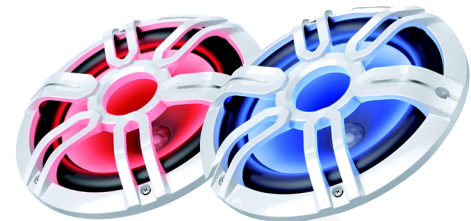

Pioneer

TS-MEI00WS 10" Marine Component Subwoofer with 900 Watts Max and Sports Grille Design

- 300 Watts Nominal Power
- IPX7 Rated
- Rated ASTM D4329 for UV Exposure
- Mica Reinforced IMPP Monocoque Cone
- White and Black Sports Grilles Included

ME-Series Speakers

Pioneer ME-series speakers are protected from the effects of sun and water exposure, meeting both IPX7 and ASTM D4329 UV resistance standard ratings to achieve all-weather reliability. Mica Reinforced IMPP monocoque cone with butyl rubber surround, constructed using an advanced in-mold bonding technique for superior water resistance while maintaining high quality, powerful sound. The symmetrical motor design with high strength suspension is optimized to provide stability, linearity and clear, low distortion sound reproduction. Lightweight polyimide (PI) tweeter diaphragm and uniquely shaped wave guide provides natural and clear vocals with wide dispersion. The TS-MEI00WS comes with two sleek modern grilles, one in black and the other in a white finish that cosmetically integrate seamlessly into marine interiors and cabin designs.

Optional UD-MEI00LED RGB LED Light Kit

Add illumination to the woofer cone for an enhanced personalization and cosmetic integration with the IPX7-rated UD-MEI00LED RGB LED light kit (Sold Separately).

ME-Series Speakers