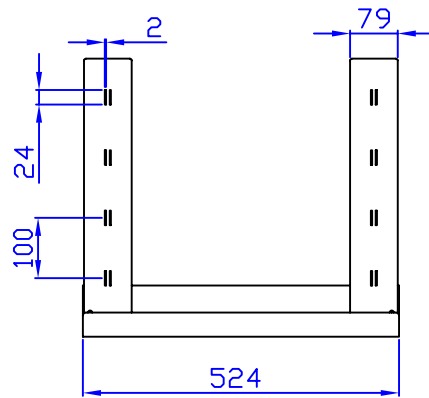

Front

Side

Back

Top

Quest Manufacturing Corp.

ITEM NO.		SR1935-20-02					
Drawn By		Date		Material	C.R.S.		
Checked By		Date		Unit	mm		
Approved By		Date		Surface Finish	Power Coat		