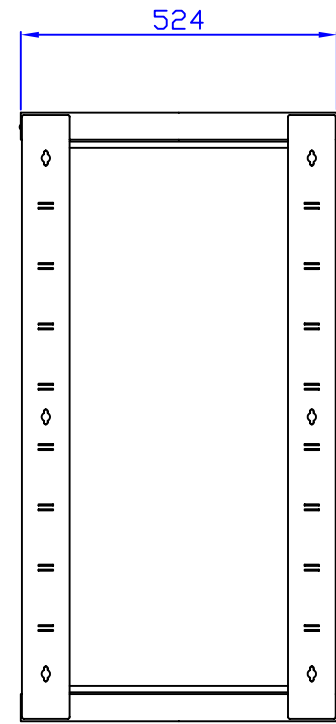

Front

Side

Back

Top

Quest Manufacturing Corp.

ITEM NO.		SR1935-20-02					
Drawn By		Date		Material	C.R.S.		
Checked By		Date		Unit	mm		
Approved By		Date		Surface Finish	Power Coat		