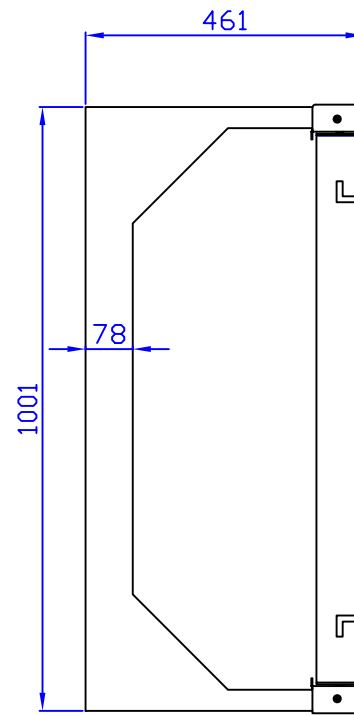

Front

Side

Back

Top

Quest Manufacturing Corp.

ITEM NO.		SR1935-20-02					
Drawn By		Date		Material	C.R.S.		
Checked By		Date		Unit	mm		
Approved By		Date		Surface Finish	Power Coat		